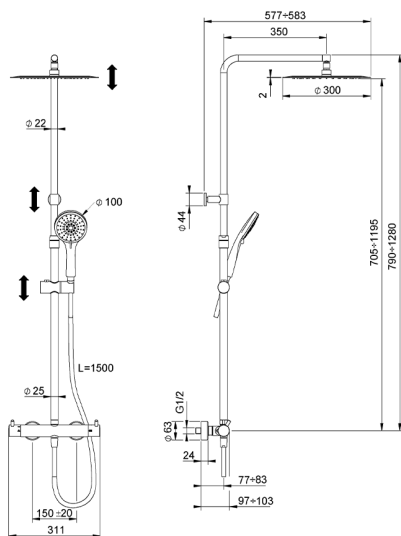

## 2-function Thermostatic shower set COLUMNS\_KRC8402A

MODEL **KRC8402A**

2-function Thermostatic shower set, 2-outlet devia stop, adjustable riser column, sliding handshower holder, 100 mm ABS 3 sprays handshower, 300 mm round showerhead 2 mm thick INOX, 150 cm smooth SILVERFLEX Flexible Hose

### CHARACTERISTICS

Cartridge Spare Parts **22.04A.AR - ZZ97279004**

**Argo 2 (long filter) Thermostatic Valve**

#### DeviaStop

The Huber Devia Stop technology allows to adjust the water flow and to direct it to the selected output point (overhead soaker, hand shower, etc).