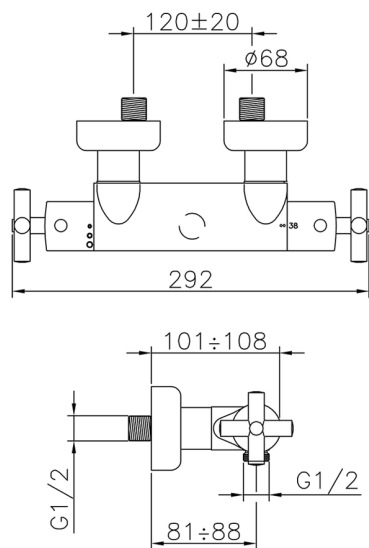

Thermostatic

The Huber thermostatic is your personal water manager, helping you to handle, control and save water and energy.

2024-09-19