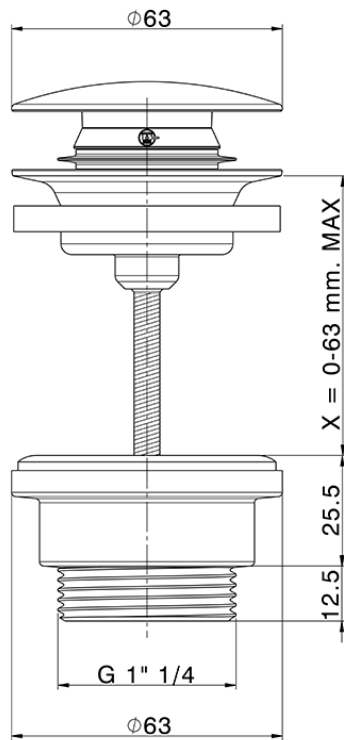

1"1/4 click clack drain for basin mixer COMPONENTS_ZB001800

ZB001800

<https://en.huberitalia.com/1-1-4-click-clack-drain-for-basin-mixer-components-zb001800>

2024-12-18