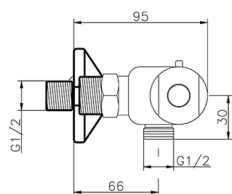

## Thermostatic shower mixer CLINIC&TECHNICAL\_109P.01H.

MODEL **109P.01H.**

Thermostatic shower mixer, without shower set, 120 mm center

AVAILABLE FINISHINGS

**CR** CR Chrome

CHARACTERISTICS

Cartridge Spare Parts **24.04A.PP**

**8x20 Plus P Thermostatic Valve**