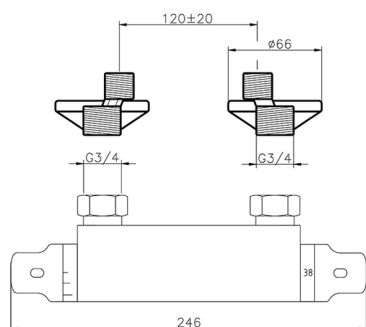

## Thermostatic shower mixer CLINIC&TECHNICAL\_109P.01H.

MODEL **109P.01H.**

Thermostatic shower mixer, without shower set, 120 mm center

AVAILABLE FINISHINGS

**CR** CR Chrome

CHARACTERISTICS

Cartridge Spare Parts **24.04A.PP**

**8x20 Plus P Thermostatic Valve**