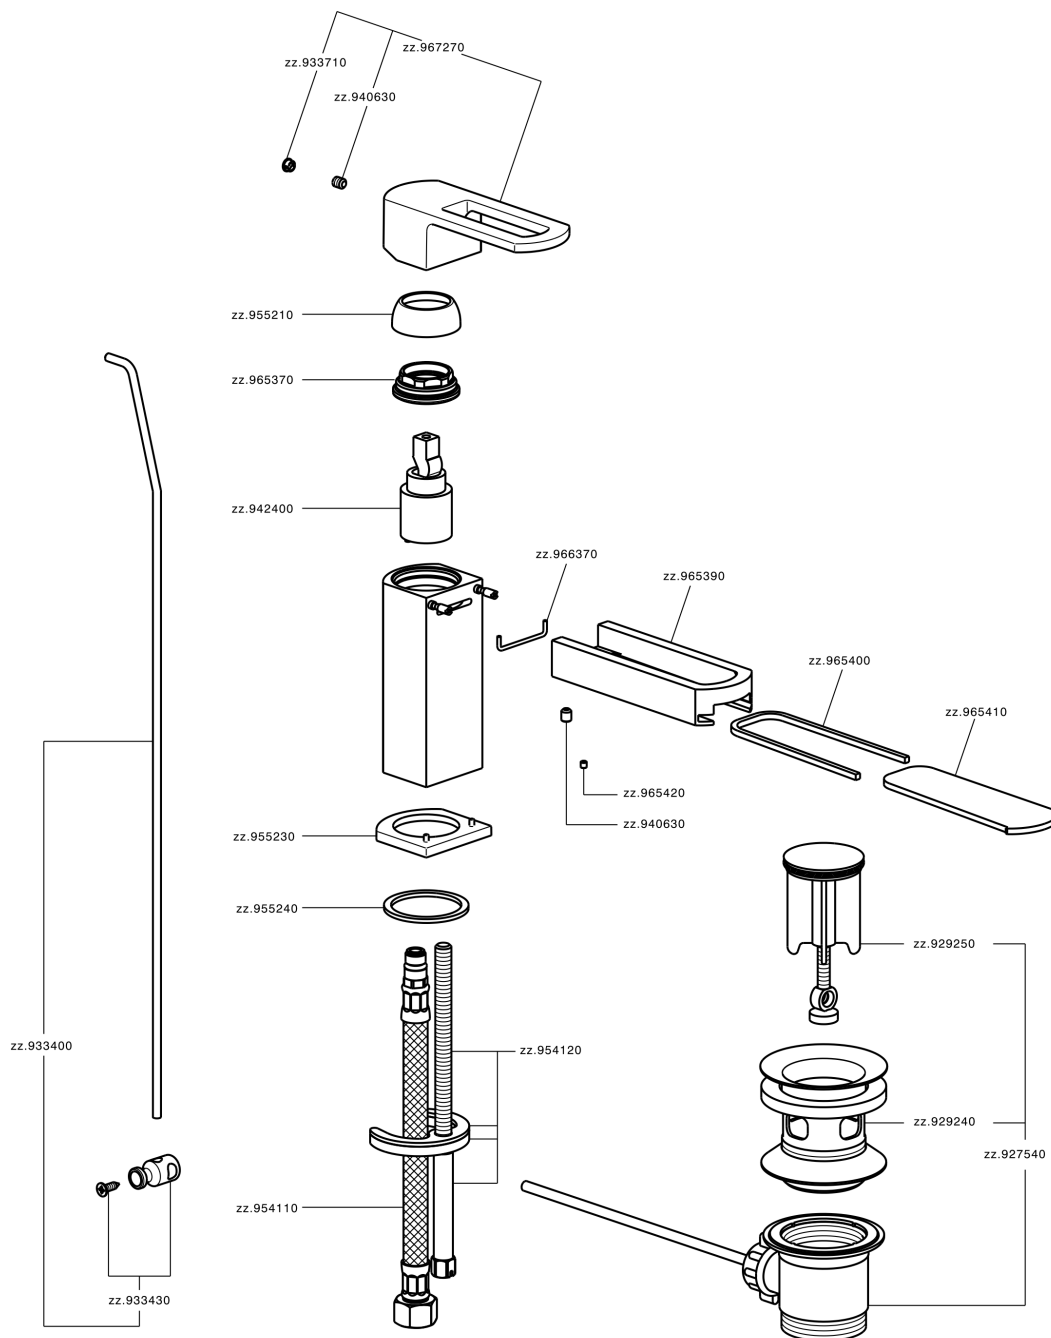

Single lever washbasin mixer DADO_DC000510

DC000510

<https://en.huberitalia.com/single-lever-washbasin-mixer-dado-dc000510>

2024-10-29