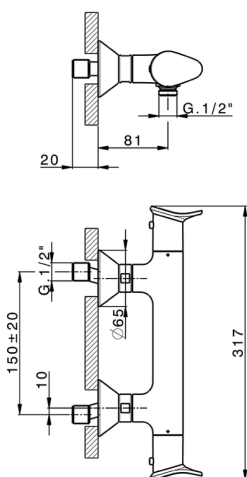

Thermostatic shower mixer HARLOCK_HCT01010

MODEL **HCT01010**

Thermostatic shower mixer, without shower set, 1/2" M flexible connection

AVAILABLE FINISHINGS

-  **21** 21 Chrome
-  **2P** 2P Rose Gold
-  **2Q** 2Q Black Titanium
-  **40** 40 Matt Black
-  **4Q** 4Q Matt White
-  **6T** 6T Chrome/Matt Black

CHARACTERISTICS

Cartridge Spare Parts **ZZ96551000**

TMX 25 Thermostatic Valve

SafeTouch

The Huber SafeTouch system maintains the mixer body cool to the touch during operation.

Thermostatic

The Huber thermostatic is your personal water manager, helping you to handle, control and save water and energy.

Thermostatic shower mixer HARLOCK_HCT01010

HCT01010

<https://en.huberitalia.com/thermostatic-shower-mixer-harlock-hct01010>

2024-11-24