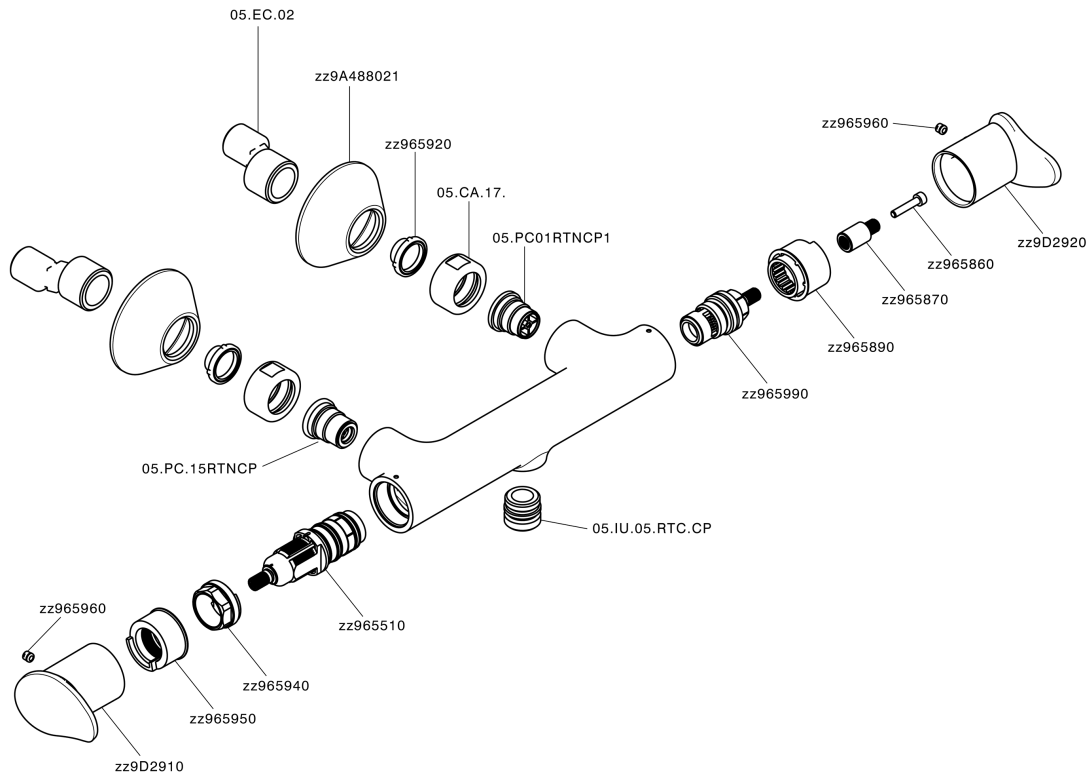

Thermostatic shower mixer HARLOCK_HCT01010

MODEL **HCT01010**

Thermostatic shower mixer, without shower set, 1/2" M flexible connection

AVAILABLE FINISHINGS

-  **21** 21 Chrome
-  **2P** 2P Rose Gold
-  **2Q** 2Q Black Titanium
-  **40** 40 Matt Black
-  **4Q** 4Q Matt White
-  **6T** 6T Chrome/Matt Black

CHARACTERISTICS

Cartridge Spare Parts **ZZ96551000**

TMX 25 Thermostatic Valve

SafeTouch

The Huber SafeTouch system maintains the mixer body cool to the touch during operation.

Thermostatic

The Huber thermostatic is your personal water manager, helping you to handle, control and save water and energy.

Thermostatic shower mixer HARLOCK_HCT01010

HCT01010

<https://en.huberitalia.com/thermostatic-shower-mixer-harlock-hct01010>

2024-11-24