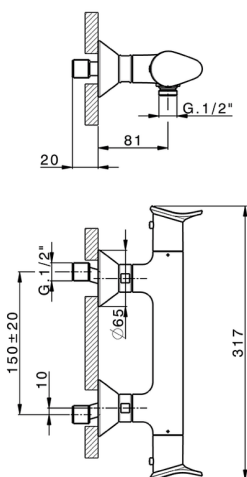

## Thermostatic shower mixer HARLOCK\_HCT01010

MODEL **HCT01010**

Thermostatic shower mixer, without shower set, 1/2" M flexible connection

### CHARACTERISTICS

Cartridge Spare Parts **ZZ96551000**

**TMX 25 Thermostatic Valve**