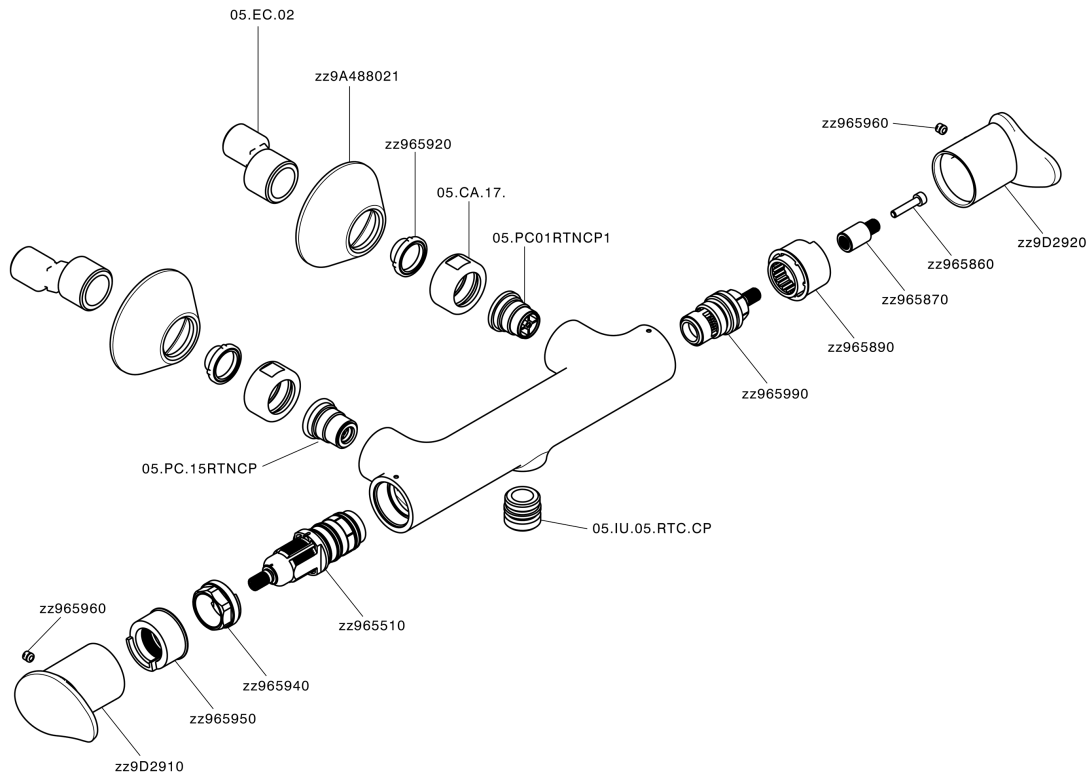

Thermostatic shower mixer HARLOCK_HCT01010

HCT01010

<https://en.huberitalia.com/thermostatic-shower-mixer-harlock-hct01010>

2024-11-24