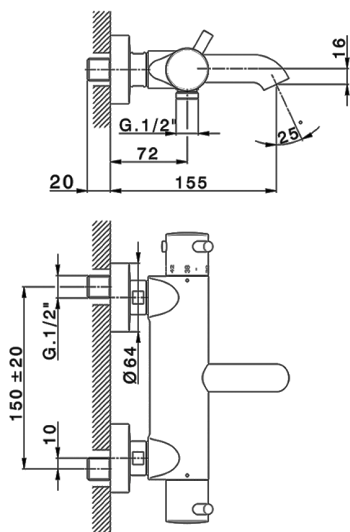

## Thermostatic bath mixer NUOVA KIRUNA\_K2T23016

MODEL **K2T23016**

Thermostatic bath mixer, without shower set

### CHARACTERISTICS

Cartridge Spare Parts **24.04A.PP**  
**8x20 Plus P Thermostatic Valve**