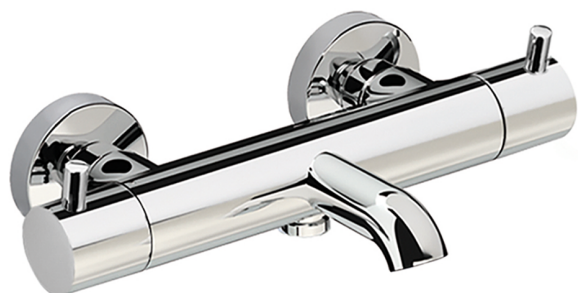

## Thermostatic bath mixer NUOVA KIRUNA\_K2T23016

MODEL **K2T23016**

Thermostatic bath mixer, without shower set

### AVAILABLE FINISHINGS

-  **21** 21 Chrome
-  **26** 26 Old Copper
-  **2F** 2F Brushed Nickel
-  **2W** 2W Brushed Gold
-  **40** 40 Matt Black
-  **4Q** 4Q Matt White

### CHARACTERISTICS

Cartridge Spare Parts **24.04A.PP**  
**8x20 Plus P Thermostatic Valve**

#### DeviaStop

The Huber Devia Stop technology allows to adjust the water flow and to direct it to the selected output point (overhead soaker, hand shower, etc).