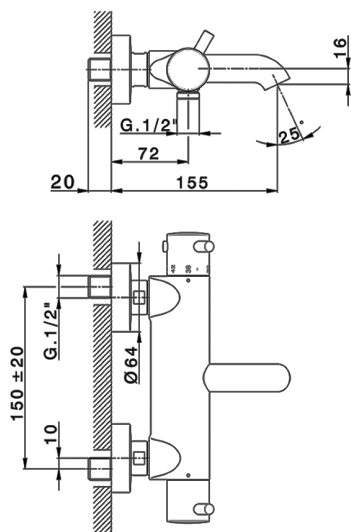

Thermostatic bath mixer NUOVA KIRUNA_K2T23016

MODEL **K2T23016**

Thermostatic bath mixer, without shower set

AVAILABLE FINISHINGS

-  **21** 21 Chrome
-  **26** 26 Old Copper
-  **2F** 2F Brushed Nickel
-  **2W** 2W Brushed Gold
-  **40** 40 Matt Black
-  **4Q** 4Q Matt White

CHARACTERISTICS

Cartridge Spare Parts **24.04A.PP**
8x20 Plus P Thermostatic Valve

DeviaStop

The Huber Devia Stop technology allows to adjust the water flow and to direct it to the selected output point (overhead soaker, hand shower, etc).