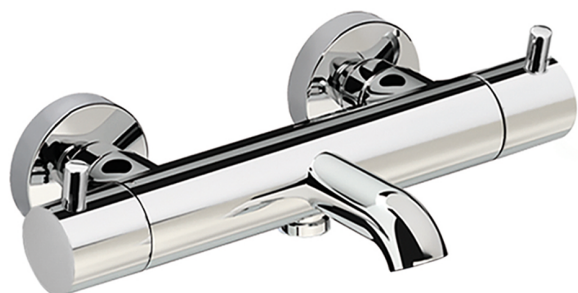

Thermostatic bath mixer NUOVA KIRUNA_K2T23016

MODEL **K2T23016**

Thermostatic bath mixer, without shower set

AVAILABLE FINISHINGS

-  **21** 21 Chrome
-  **26** 26 Old Copper
-  **2F** 2F Brushed Nickel
-  **2W** 2W Brushed Gold
-  **40** 40 Matt Black
-  **4Q** 4Q Matt White

CHARACTERISTICS

Cartridge Spare Parts **24.04A.PP**
8x20 Plus P Thermostatic Valve

DeviaStop

The Huber Devia Stop technology allows to adjust the water flow and to direct it to the selected output point (overhead soaker, hand shower, etc).