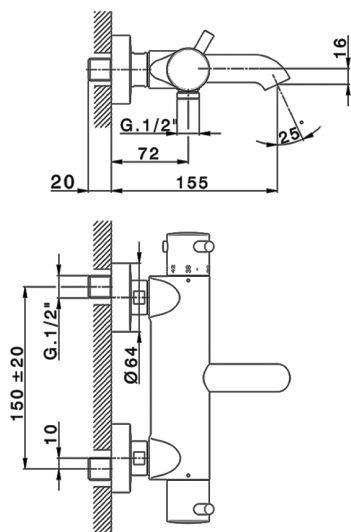

## Thermostatic bath mixer NUOVA KIRUNA\_K2T23016

MODEL **K2T23016**

Thermostatic bath mixer, without shower set

### CHARACTERISTICS

Cartridge Spare Parts **24.04A.PP**  
**8x20 Plus P Thermostatic Valve**