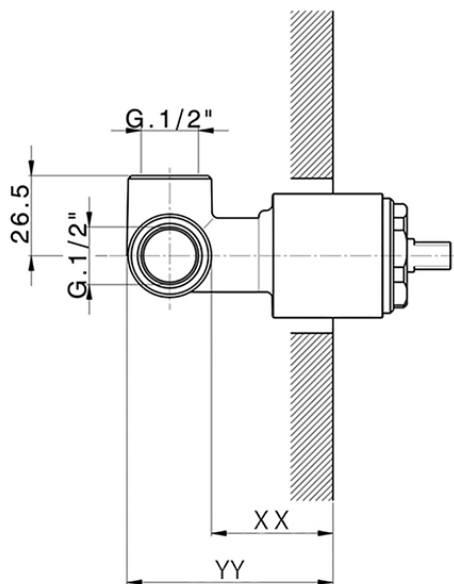

Concealed single lever shower valve CONCEALED_ZB005300

Piastra/Plate/Plaque/Platte/Placa
 2-3mm: XX 27-47 YY 54-74
 10mm: XX 16-40 YY 43-68

ZB005300

<https://en.huberitalia.com/concealed-single-lever-shower-valve-concealed-zb005300>