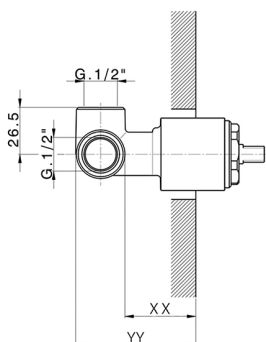

**Concealed single lever shower valve CONCEALED\_ZB005300**

MODEL **ZB005300**

Concealed single lever shower valve, 1/2" Concealed shower mixer, without trim kit

AVAILABLE FINISHINGS

 **04** 04 Without finishing

CHARACTERISTICS

Installation	<b>Concealed</b>
Cartridge Spare Parts	<b>ZZ94035000</b>
<b>35 mm Cartridge</b>	
Concealed	<b>1</b>

Piastra/Plate/Plaque/Platte/Placa  
 2-3mm: XX 27-47 YY 54-74  
 10mm: XX 16-40 YY 43-68