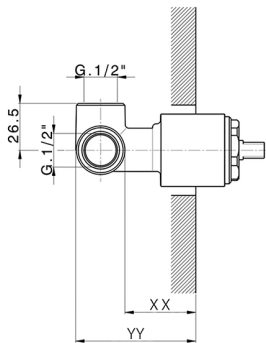

Concealed single lever shower valve CONCEALED_ZB005300

MODEL **ZB005300**

Concealed single lever shower valve, 1/2" Concealed shower mixer, without trim kit

AVAILABLE FINISHINGS

04 04 Without finishing

CHARACTERISTICS

Installation	Concealed
Cartridge Spare Parts	ZZ94035000
35 mm Cartridge	
Concealed	1

Piastra/Plate/Plaque/Platte/Placa
 2-3mm: XX 27-47 YY 54-74
 10mm: XX 16-40 YY 43-68

2026-04-06