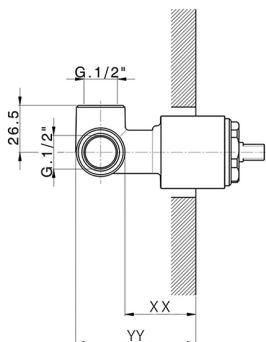

Concealed single lever shower valve CONCEALED_ZB005300

MODEL **ZB005300**

Concealed single lever shower valve, 1/2" Concealed shower mixer, without trim kit

AVAILABLE FINISHINGS

04 04 Without finishing

CHARACTERISTICS

Installation	Concealed
Cartridge Spare Parts	ZZ94035000
35 mm Cartridge	
Concealed	1

Piastra/Plate/Plaque/Platte/Placa
 2-3mm: XX 27-47 YY 54-74
 10mm: XX 16-40 YY 43-68

2026-02-24