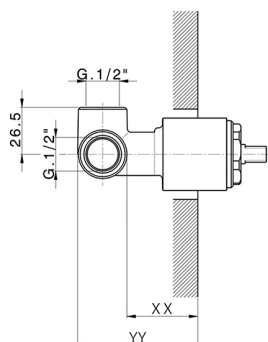

Concealed single lever shower valve CONCEALED_ZB005300

MODEL **ZB005300**

Concealed single lever shower valve, 1/2" Concealed shower mixer, without trim kit

AVAILABLE FINISHINGS

04 04 Without finishing

CHARACTERISTICS

Installation	Concealed
Cartridge Spare Parts	ZZ94035000
35 mm Cartridge	
Concealed	1

Piastra/Plate/Plaque/Platte/Placa
 2-3mm: XX 27-47 YY 54-74
 10mm: XX 16-40 YY 43-68

2026-04-08