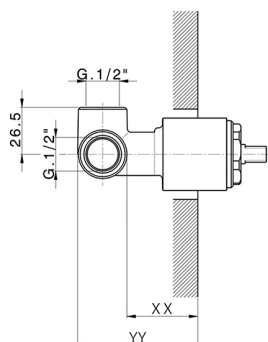

## Concealed single lever shower valve CONCEALED\_ZB005300

MODEL **ZB005300**

Concealed single lever shower valve, 1/2" Concealed shower mixer, without trim kit

AVAILABLE FINISHINGS

**04** 04 Without finishing

CHARACTERISTICS

Installation	<b>Concealed</b>
Cartridge Spare Parts	<b>ZZ94035000</b>
<b>35 mm Cartridge</b>	
Concealed	<b>1</b>

Piastra/Plate/Plaque/Platte/Placa  
 2-3mm: XX 27-47 YY 54-74  
 10mm: XX 16-40 YY 43-68