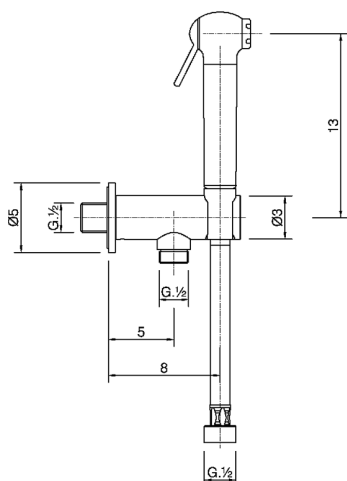

Bidet handshower set COMMUNITY_SF007910

MODEL **SF007910**

Bidet handshower set, wall mounted bracket with safety valve, Bidet handshower, 120 cm PVC flexible hose

AVAILABLE FINISHINGS

CHARACTERISTICS

Bidet handshower