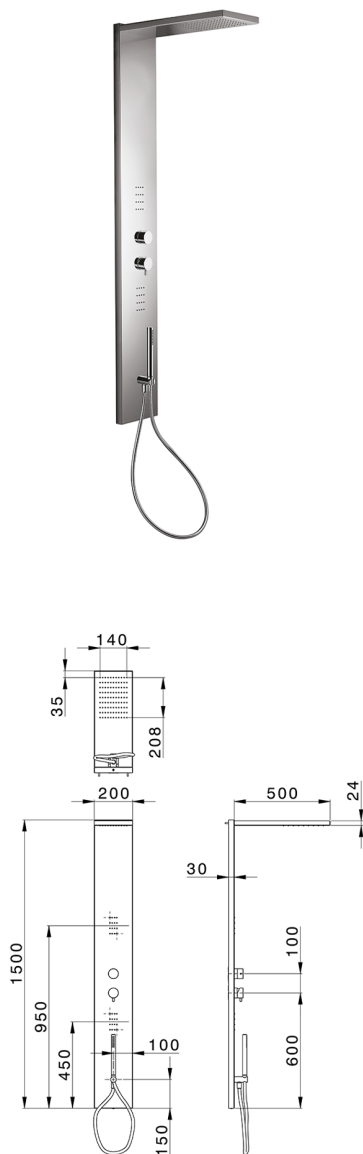

Free Standing Single Lever Shower Column COLUMNS_ZS105000

MODEL **ZS105000**

3-fonctions single lever shower panel, stainless steel AISI 304 shower panel, 3 outlet deviatop cartridge, handshower holder with wall elbow, 23 mm Brass One Spray handshower, 2 front body jets, 200x500 thick 24mm Inox rectangular showerhead, rain function, 150 cm PVC Flexible Hose

AVAILABLE FINISHINGS

-  **40** 40 Matt Black
-  **4Q** 4Q Matt White
-  **D1** D1 Brushed Inox
-  **D2** D2 Polished Inox

CHARACTERISTICS

Cartridge Spare Parts **ZZ99751000**

35 mm Cartridge

SafeTouch

The Huber SafeTouch system maintains the mixer body cool to the touch during operation.