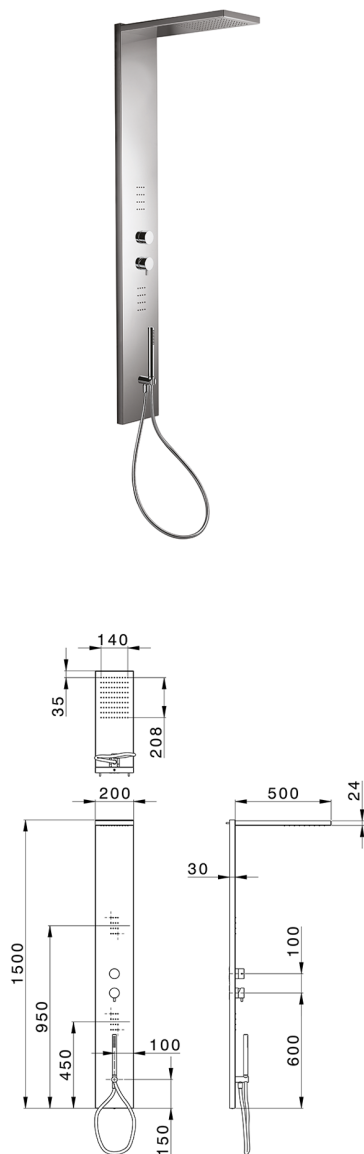

Free Standing Single Lever Shower Column COLUMNS_ZS105000

MODEL **ZS105000**

3-fonctions single lever shower panel, stainless steel
 AISI 304 shower panel, 3 outlet deviatop
 cartridge, handshower holder with wall elbow, 23 mm
 Brass One Spray handshower, 2 front body
 jets, 200x500 thick 24mm Inox rectangular
 showerhead, rain function, 150 cm PVC Flexible Hose

AVAILABLE FINISHINGS

-  **40** 40 Matt Black
-  **4Q** 4Q Matt White
-  **D1** D1 Brushed Inox
-  **D2** D2 Polished Inox

CHARACTERISTICS

Cartridge Spare Parts **ZZ99751000**

35 mm Cartridge

SafeTouch

The Huber SafeTouch system maintains the mixer body cool to the touch during operation.