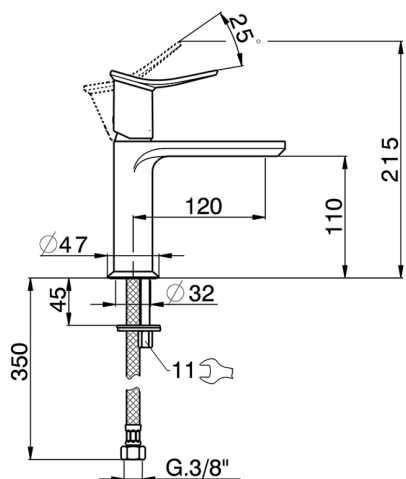

Single lever washbasin mixer HARLOCK_HK000544

MODEL **HK000544**

Single lever washbasin mixer, without automatic pop-up waste, G.3/8" stainless steel flexible hoses

AVAILABLE FINISHINGS

-  **21** 21 Chrome
-  **2P** 2P Rose Gold
-  **2Q** 2Q Black Titanium
-  **40** 40 Matt Black
-  **4Q** 4Q Matt White
-  **6T** 6T Chrome/Matt Black

CHARACTERISTICS

Cartridge Spare Parts **ZZ96550000**

25 mm Cartridge

Single lever washbasin mixer HARLOCK_HK000544

HK000544

<https://en.huberitalia.com/single-lever-washbasin-mixer-harlock-hk000544>

2024-11-27