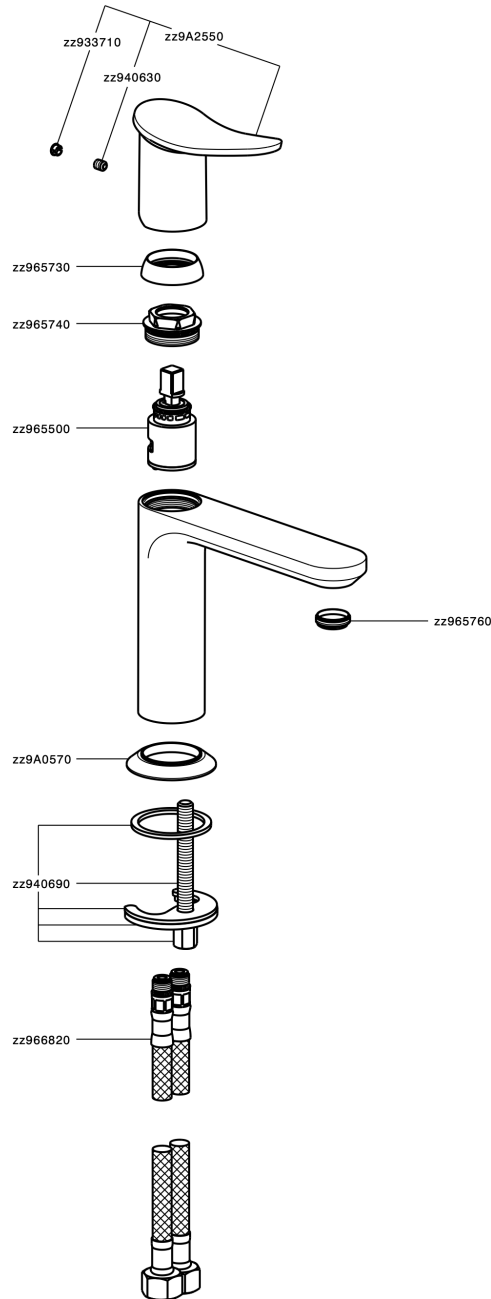

Single lever washbasin mixer HARLOCK_HK000544

MODEL **HK000544**

Single lever washbasin mixer, without automatic pop-up waste, G.3/8" stainless steel flexible hoses

AVAILABLE FINISHINGS

-  **21** 21 Chrome
-  **2P** 2P Rose Gold
-  **2Q** 2Q Black Titanium
-  **40** 40 Matt Black
-  **4Q** 4Q Matt White
-  **6T** 6T Chrome/Matt Black

CHARACTERISTICS

Cartridge Spare Parts **ZZ96550000**

25 mm Cartridge

Single lever washbasin mixer HARLOCK_HK000544

HK000544

<https://en.huberitalia.com/single-lever-washbasin-mixer-harlock-hk000544>

2024-11-27