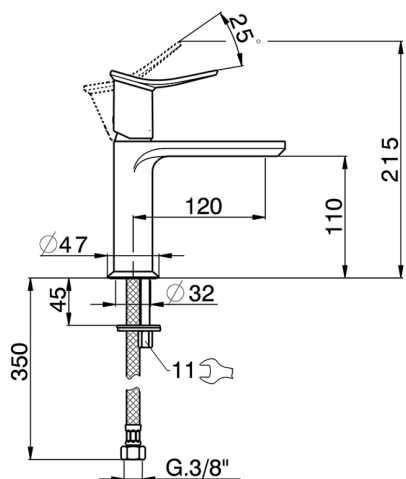

## Single lever washbasin mixer HARLOCK\_HK000544

MODEL **HK000544**

Single lever washbasin mixer, without automatic pop-up waste, G.3/8" stainless steel flexible hoses

### CHARACTERISTICS

Cartridge Spare Parts **ZZ96550000**

**25 mm Cartridge**

## Single lever washbasin mixer HARLOCK\_HK000544

HK000544

<https://en.huberitalia.com/single-lever-washbasin-mixer-harlock-hk000544>

2024-11-21