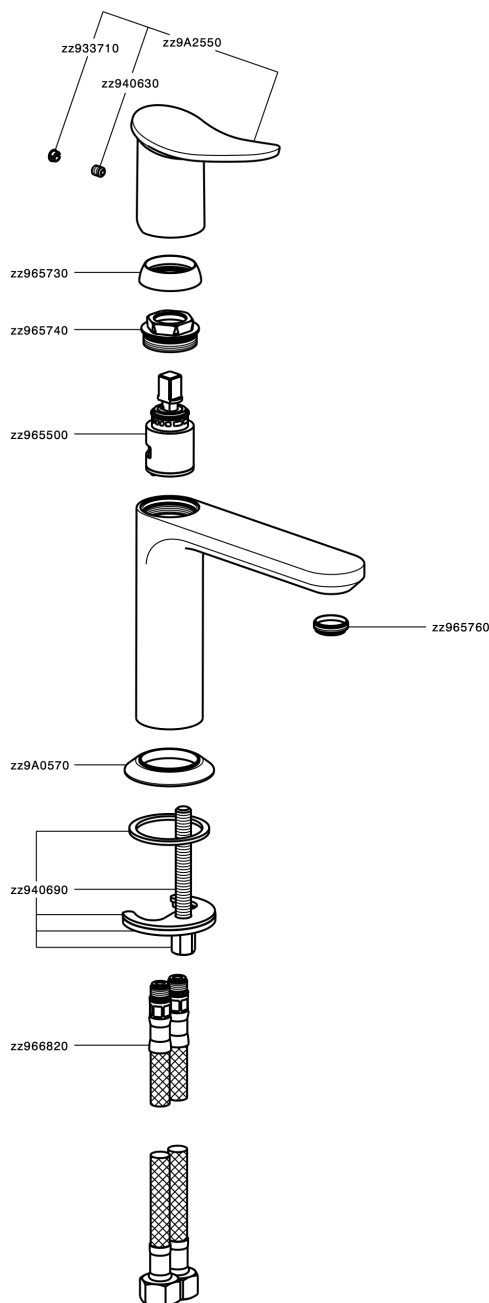

## Single lever washbasin mixer HARLOCK\_HK000544

MODEL **HK000544**

Single lever washbasin mixer, without automatic pop-up waste, G.3/8" stainless steel flexible hoses

### CHARACTERISTICS

Cartridge Spare Parts **ZZ96550000**

**25 mm Cartridge**

## Single lever washbasin mixer HARLOCK\_HK000544

HK000544

<https://en.huberitalia.com/single-lever-washbasin-mixer-harlock-hk000544>

2024-11-21