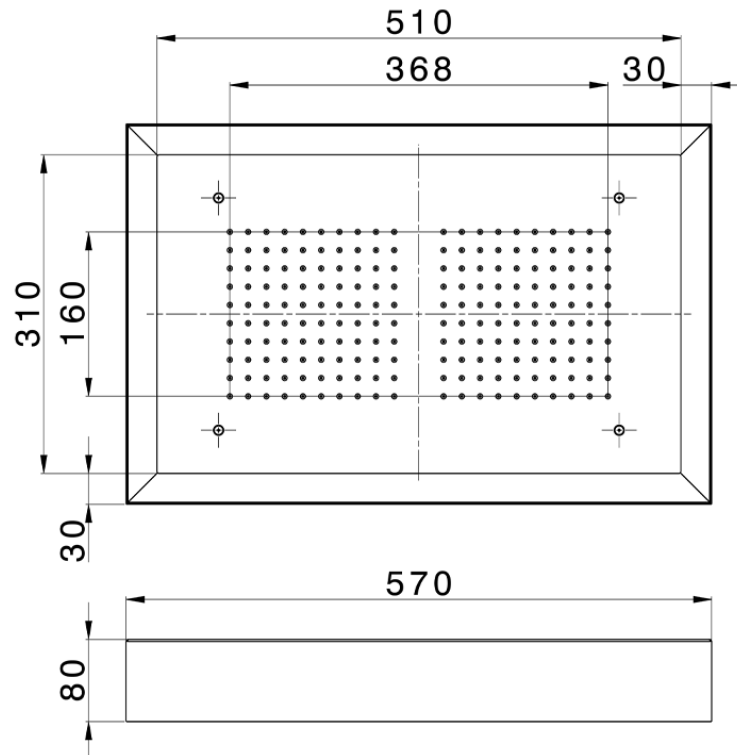

## 570x370 mm Chromotherapy Ceiling showerhead ZEN\_ZS1C0215

ZS1C0215

<https://en.huberitalia.com/570x370-mm-chromotherapy-ceiling-showerhead-zen-zs1c0215>

2024-12-19