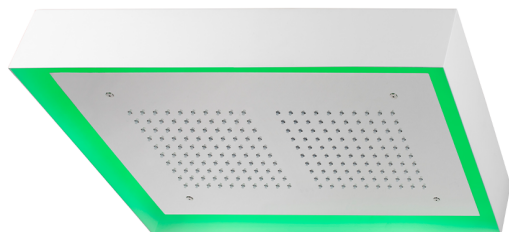

570x370 mm Chromotherapy Ceiling showerhead ZEN_ZS1C0215

MODEL **ZS1C0215**

570x370 mm Chromotherapy Ceiling showerhead, with white cover, rain, chromotherapy functions, built-in control included, Stainless Steel AISI 304

AVAILABLE FINISHINGS

-  **40** 40 Matt Black
-  **4Q** 4Q Matt White
-  **D1** D1 Brushed Inox
-  **D2** D2 Polished Inox

CHARACTERISTICS

2024-12-19