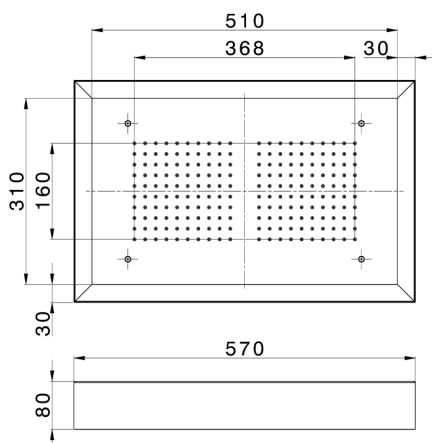

570x370 mm Chromotherapy Ceiling showerhead ZEN_ZS1C0215

MODEL **ZS1C0215**

570x370 mm Chromotherapy Ceiling showerhead, with white cover, rain, chromotherapy functions, built-in control included, Stainless Steel AISI 304