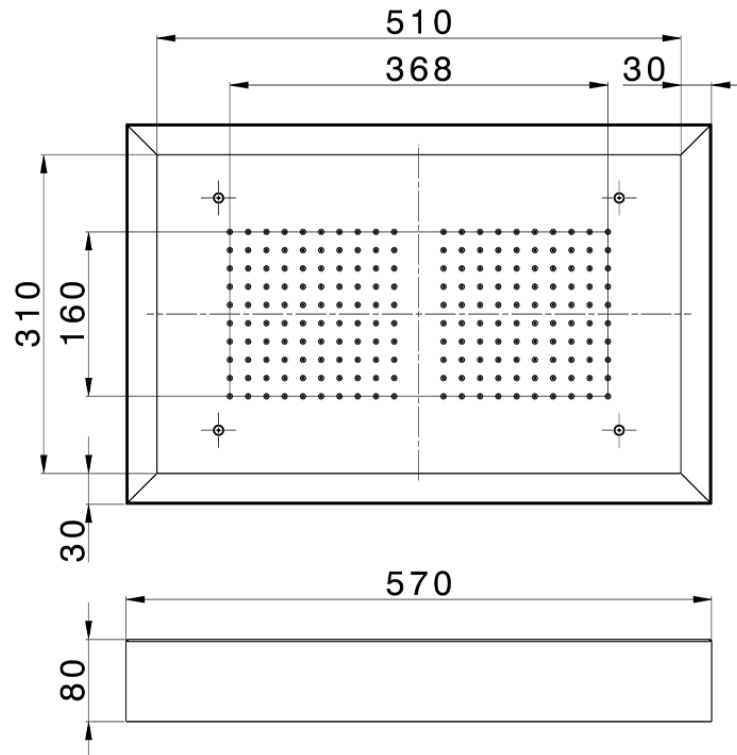

570x370 mm Chromotherapy Ceiling showerhead ZEN_ZS1C0215

ZS1C0215

<https://en.huberitalia.com/570x370-mm-chromotherapy-ceiling-showerhead-zen-zs1c0215>

2025-01-05