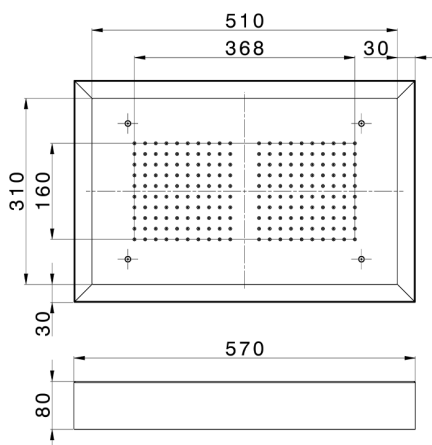

## 570x370 mm Chromotherapy Ceiling showerhead ZEN\_ZS1C0215

MODEL **ZS1C0215**

570x370 mm Chromotherapy Ceiling showerhead, with white cover, rain, chromotherapy functions, built-in control included, Stainless Steel AISI 304