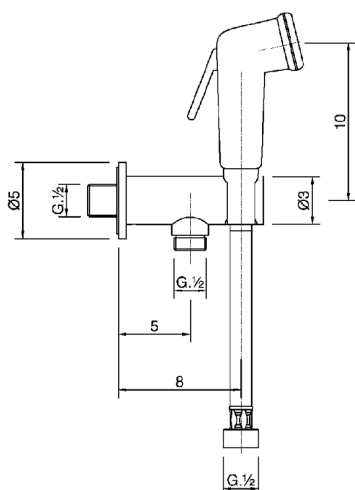

Bidet handshower set COMMUNITY_BC007910

MODEL **BC007910**

Bidet handshower set, wall mounted holder with safety valve, Bidet handshower, PVC 120 cm. flexible hose

AVAILABLE FINISHINGS

CHARACTERISTICS

Bidet handshower