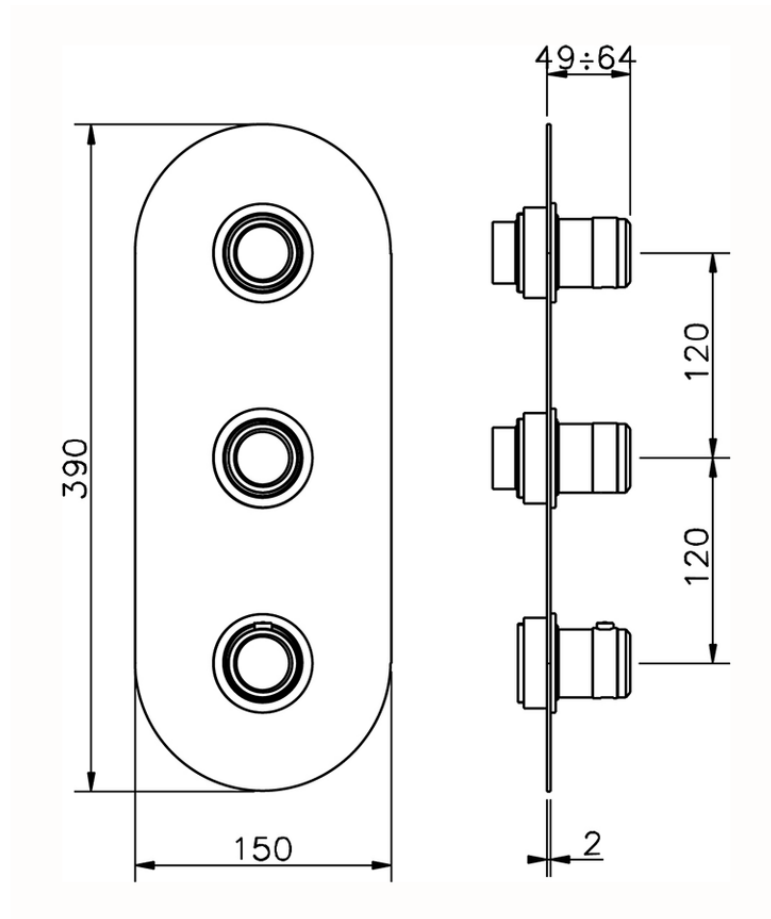

Cover Part for 2 Function Concealed Thermo Valve CHRONOS_CR01V200

CR01V200

<https://en.huberitalia.com/cover-part-for-2-function-concealed-thermo-valve-chronos-cr01v200>

ZB01V200

<https://en.huberitalia.com/2-function-concealed-thermostatic-valve-concealed-zb01v200>