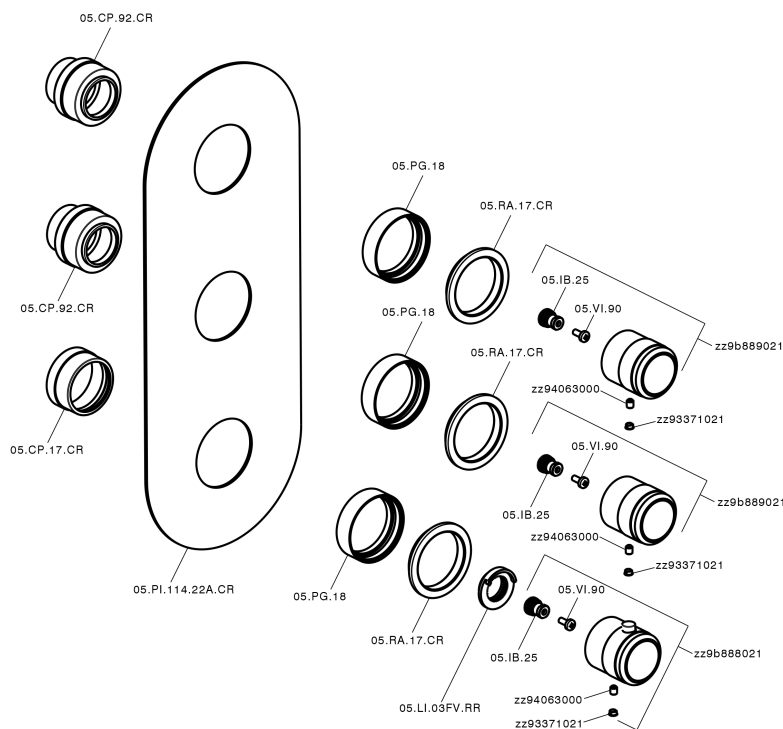

Cover Part for 2 Function Concealed Thermo Valve CHRONOS_CR01V200

CR01V200

<https://en.huberitalia.com/cover-part-for-2-function-concealed-thermo-valve-chronos-cr01v200>

2 Function Concealed Thermostatic Valve CONCEALED_ZB01V200

ZB01V200

<https://en.huberitalia.com/2-function-concealed-thermostatic-valve-concealed-zb01v200>

2026-04-08