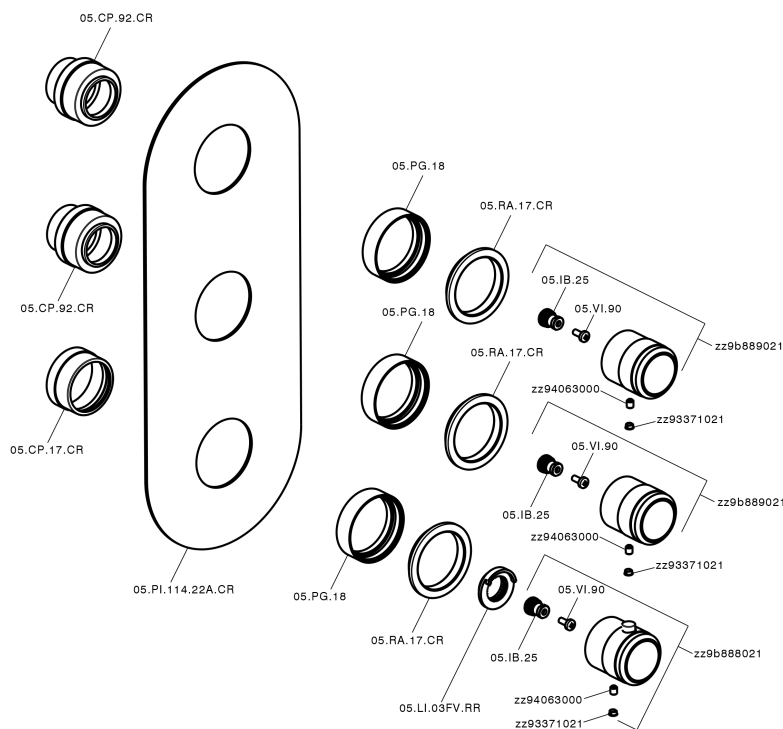

## Cover Part for 2 Function Concealed Thermo Valve CHRONOS\_CR01V200

MODEL **CR01V200**

Cover Part for 2 Function Concealed Thermo Valve, for item ZB01V200

### CHARACTERISTICS

Installation **Concealed**

Required concealed parts **ZB01V200**

## Cover Part for 2 Function Concealed Thermo Valve CHRONOS\_CR01V200

CR01V200

<https://en.huberitalia.com/cover-part-for-2-function-concealed-thermo-valve-chronos-cr01v200>

**2 Function Concealed Thermostatic Valve CONCEALED\_ZB01V200**