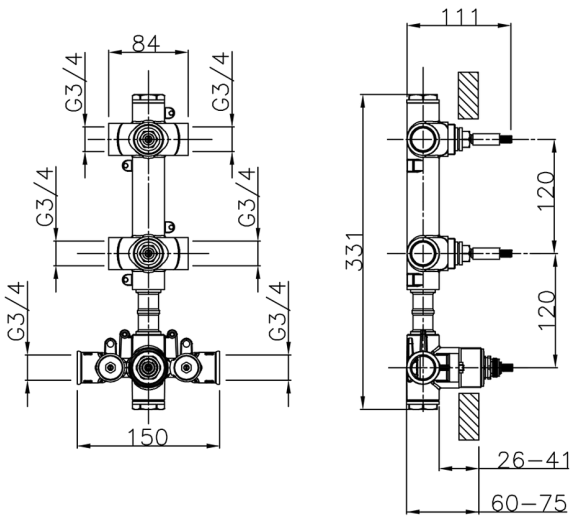

MODEL **ZB01V200**

2 Function Concealed Thermostatic Valve

AVAILABLE FINISHINGS

 **04** 04 Without finishing

CHARACTERISTICS

Installation	<b>Concealed</b>
Cartridge Spare Parts	<b>23.51A.HF</b>
<b>HF Thermostatic Valve</b>	
Concealed	<b>1</b>