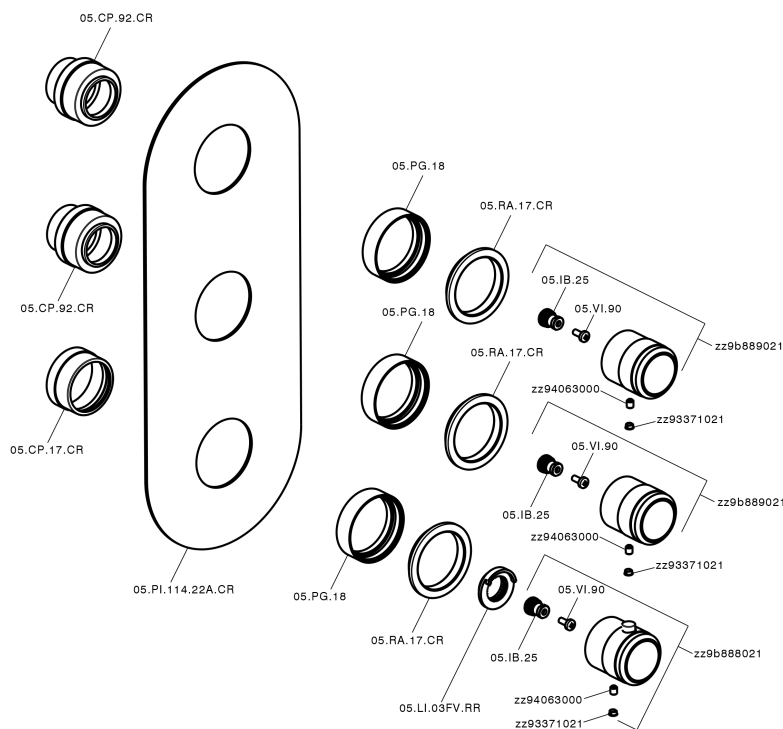

## Cover Part for 2 Function Concealed Thermo Valve CHRONOS\_CR01V200

MODEL **CR01V200**

Cover Part for 2 Function Concealed Thermo Valve, for item ZB01V200

### CHARACTERISTICS

Installation **Concealed**  
 Required concealed parts **ZB01V200**

## Cover Part for 2 Function Concealed Thermo Valve CHRONOS\_CR01V200

CR01V200

<https://en.huberitalia.com/cover-part-for-2-function-concealed-thermo-valve-chronos-cr01v200>