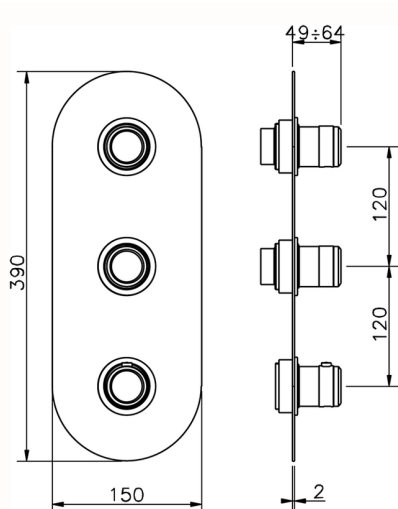

CHARACTERISTICS

Installation **Concealed**
Required concealed parts **ZB01V200**

Thermostatic

The Huber thermostatic is your personal water manager, helping you to handle, control and save water and energy.