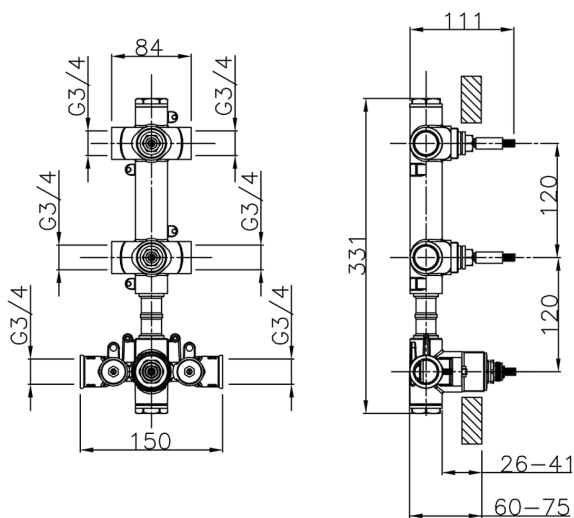

## 2 Function Concealed Thermostatic Valve CONCEALED\_ZB01V200

MODEL **ZB01V200**

2 Function Concealed Thermostatic Valve

AVAILABLE FINISHINGS

CHARACTERISTICS

Installation	<b>Concealed</b>
Cartridge Spare Parts	<b>23.51A.HF</b>
<b>HF Thermostatic Valve</b>	
Concealed	<b>1</b>