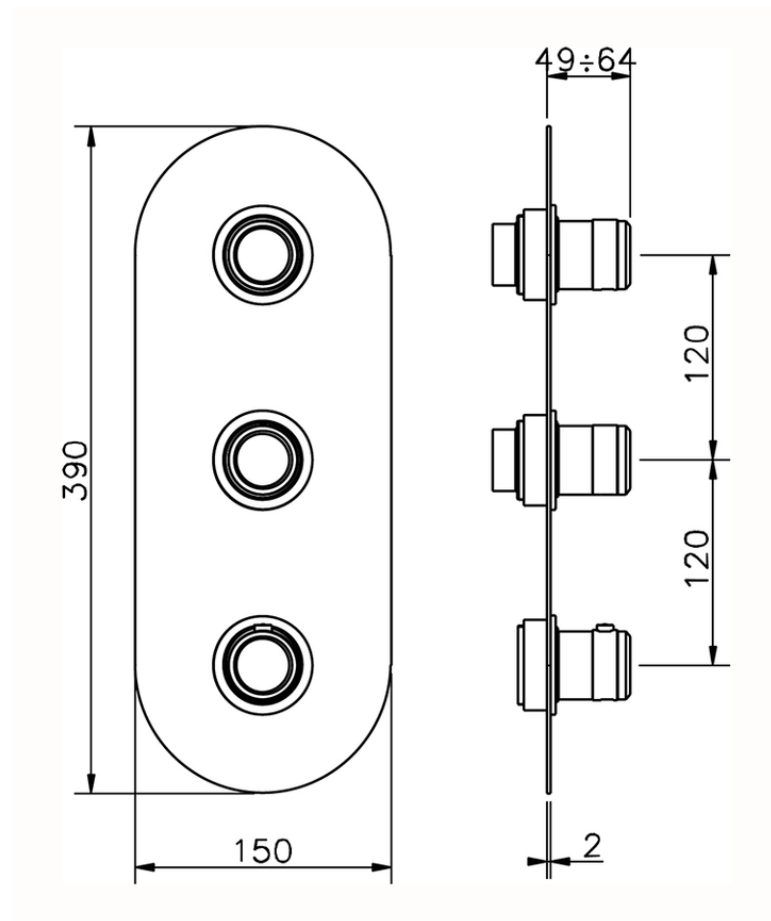

Cover Part for 2 Function Concealed Thermo Valve CHRONOS_CR01V200

CR01V200

<https://en.huberitalia.com/cover-part-for-2-function-concealed-thermo-valve-chronos-cr01v200>

ZB01V200

<https://en.huberitalia.com/2-function-concealed-thermostatic-valve-concealed-zb01v200>