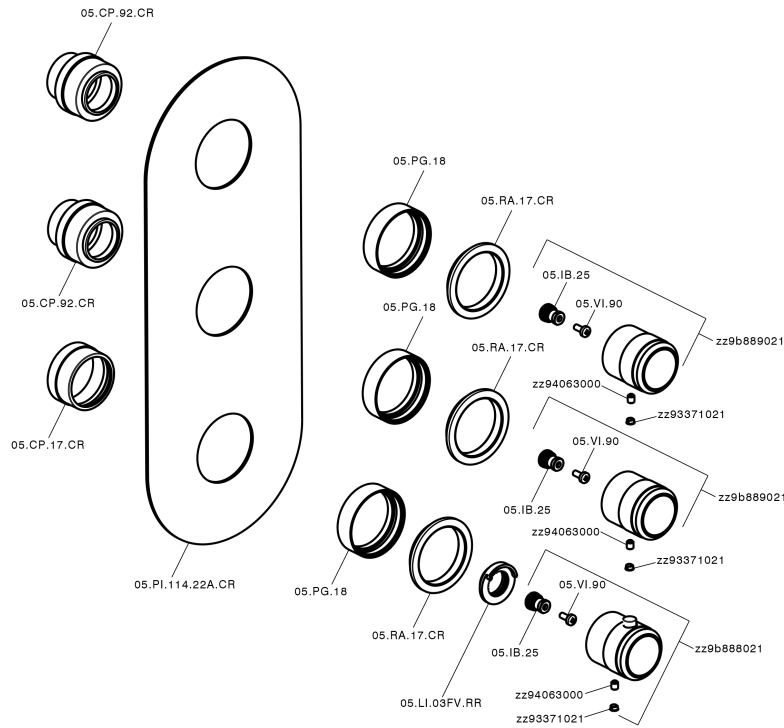

Cover Part for 2 Function Concealed Thermo Valve CHRONOS_CR01V200

CR01V200

<https://en.huberitalia.com/cover-part-for-2-function-concealed-thermo-valve-chronos-cr01v200>

2 Function Concealed Thermostatic Valve CONCEALED_ZB01V200

ZB01V200

<https://en.huberitalia.com/2-function-concealed-thermostatic-valve-concealed-zb01v200>

2026-05-25