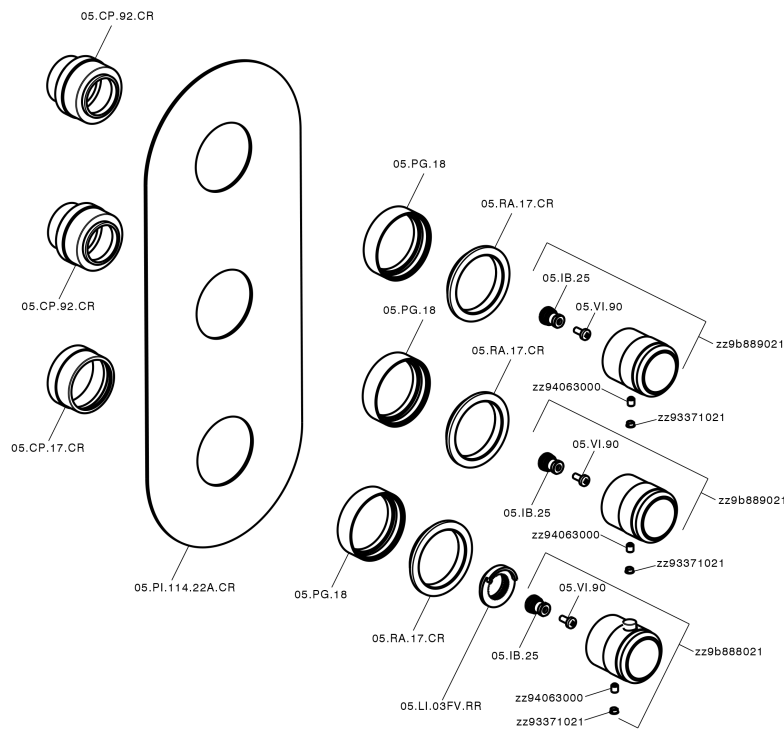

## Cover Part for 2 Function Concealed Thermo Valve CHRONOS\_CR01V200

CR01V200

<https://en.huberitalia.com/cover-part-for-2-function-concealed-thermo-valve-chronos-cr01v200>

## 2 Function Concealed Thermostatic Valve CONCEALED\_ZB01V200

ZB01V200

<https://en.huberitalia.com/2-function-concealed-thermostatic-valve-concealed-zb01v200>

2026-06-24