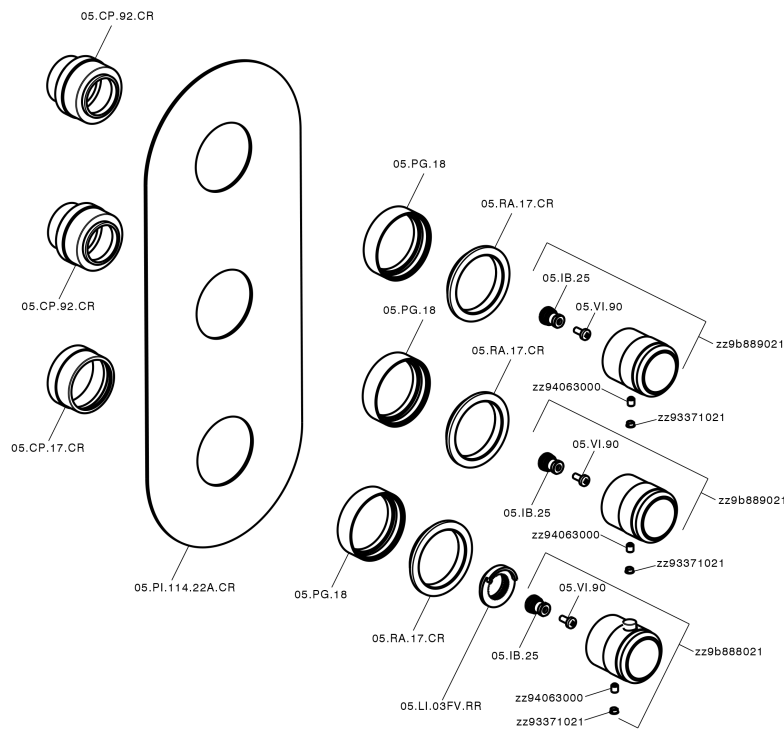

Cover Part for 2 Function Concealed Thermo Valve CHRONOS_CR01V200

CR01V200

<https://en.huberitalia.com/cover-part-for-2-function-concealed-thermo-valve-chronos-cr01v200>

2 Function Concealed Thermostatic Valve CONCEALED_ZB01V200

ZB01V200

<https://en.huberitalia.com/2-function-concealed-thermostatic-valve-concealed-zb01v200>

2026-04-09