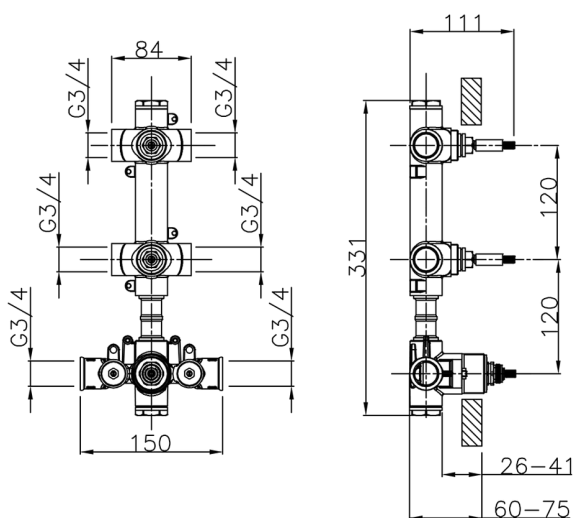

Thermostatic

The Huber thermostatic is your personal water manager, helping you to handle, control and save water and energy.

2026-04-29