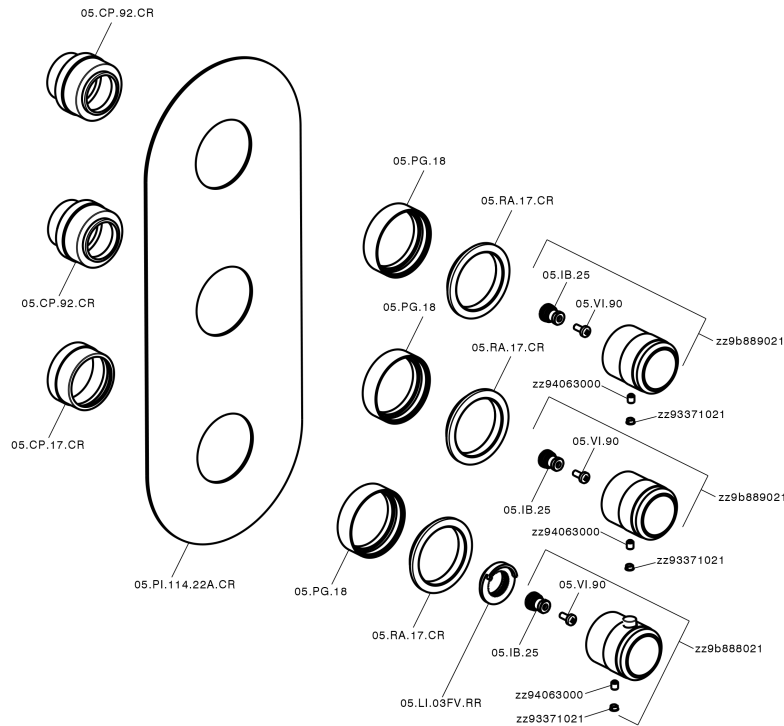

Cover Part for 2 Function Concealed Thermo Valve CHRONOS_CR01V200

MODEL **CR01V200**

Cover Part for 2 Function Concealed Thermo Valve, for item ZB01V200

AVAILABLE FINISHINGS

-  **21** 21 Chrome
-  **2F** 2F Brushed Nickel
-  **2Q** 2Q Black Titanium

CHARACTERISTICS

Installation **Concealed**
 Required concealed parts **ZB01V200**

Thermostatic

The Huber thermostatic is your personal water manager, helping you to handle, control and save water and energy.

Cover Part for 2 Function Concealed Thermo Valve CHRONOS_CR01V200

CR01V200

<https://en.huberitalia.com/cover-part-for-2-function-concealed-thermo-valve-chronos-cr01v200>

2 Function Concealed Thermostatic Valve CONCEALED_ZB01V200

MODEL **ZB01V200**

2 Function Concealed Thermostatic Valve

AVAILABLE FINISHINGS

04 04 Without finishing

CHARACTERISTICS

Installation **Concealed**

Cartridge Spare Parts **23.51A.HF**

HF Thermostatic Valve