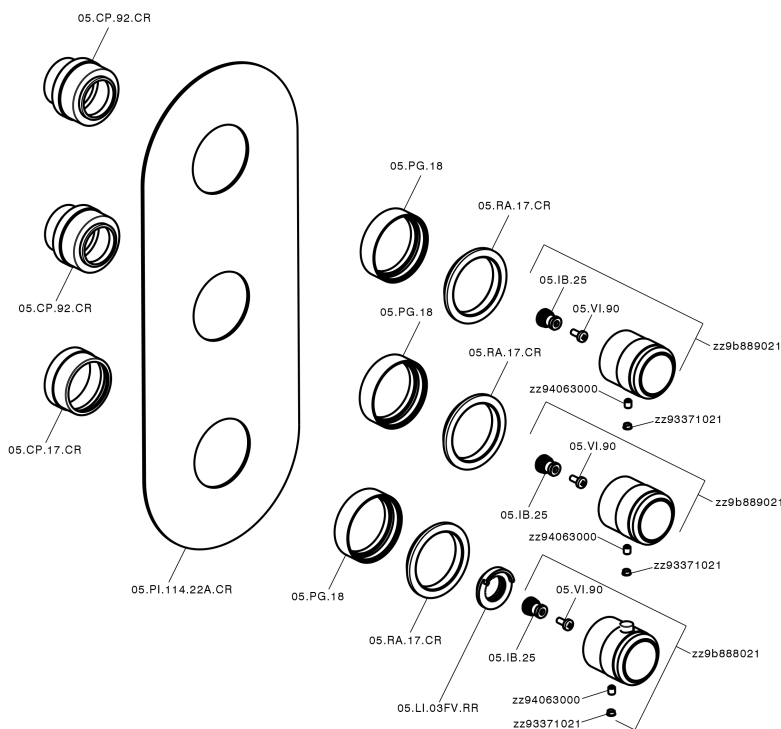

## Cover Part for 2 Function Concealed Thermo Valve CHRONOS\_CR01V200

MODEL **CR01V200**

Cover Part for 2 Function Concealed Thermo Valve, for item ZB01V200

### CHARACTERISTICS

Installation **Concealed**

Required concealed parts **ZB01V200**

## Cover Part for 2 Function Concealed Thermo Valve CHRONOS\_CR01V200

CR01V200

<https://en.huberitalia.com/cover-part-for-2-function-concealed-thermo-valve-chronos-cr01v200>