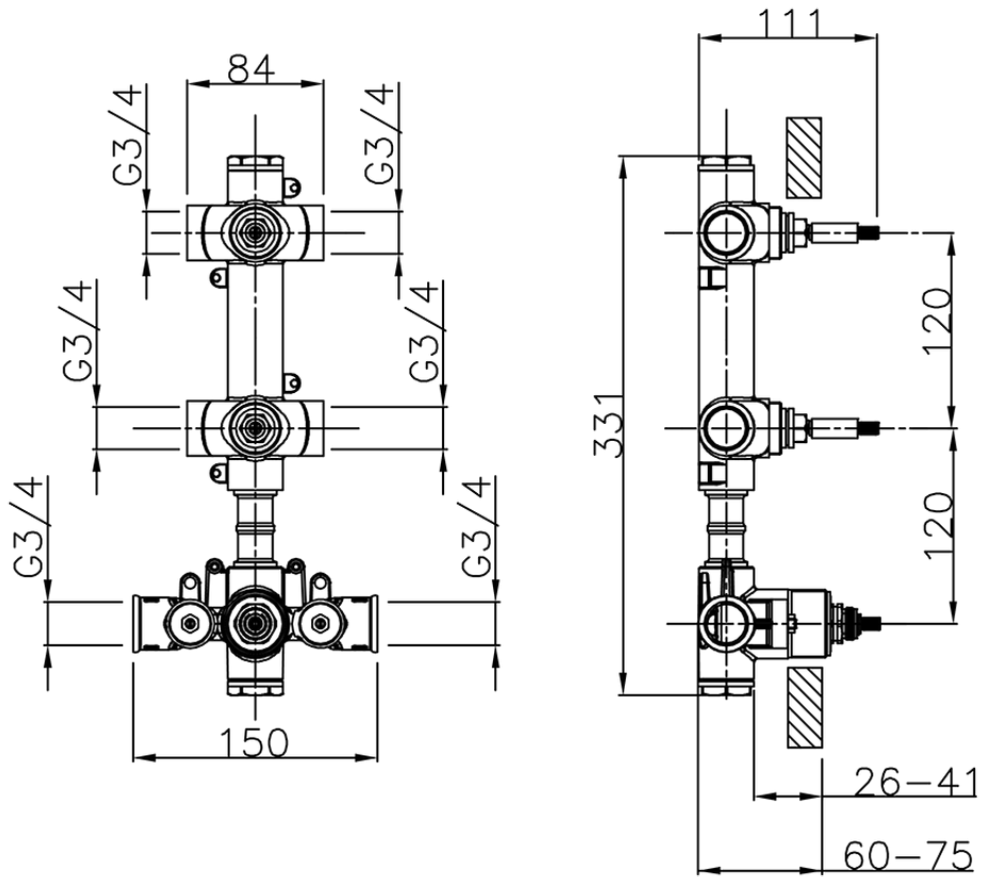

Cover Part for 2 Function Concealed Thermo Valve CHRONOS_CR01V200

CR01V200

<https://en.huberitalia.com/cover-part-for-2-function-concealed-thermo-valve-chronos-cr01v200>

ZB01V200

<https://en.huberitalia.com/2-function-concealed-thermostatic-valve-concealed-zb01v200>