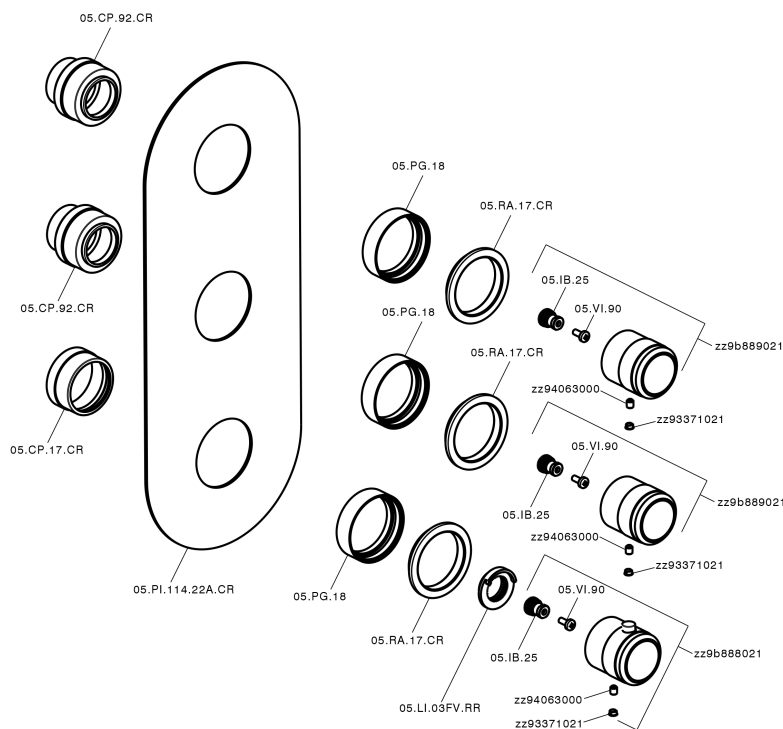

Cover Part for 2 Function Concealed Thermo Valve CHRONOS_CR01V200

CR01V200

<https://en.huberitalia.com/cover-part-for-2-function-concealed-thermo-valve-chronos-cr01v200>

2 Function Concealed Thermostatic Valve CONCEALED_ZB01V200

ZB01V200

<https://en.huberitalia.com/2-function-concealed-thermostatic-valve-concealed-zb01v200>

2026-04-06