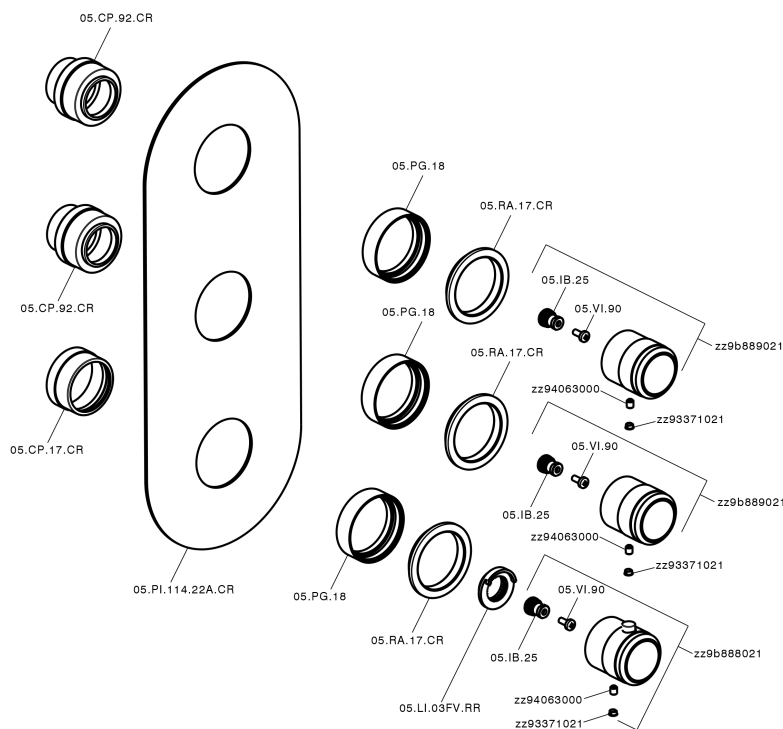

Cover Part for 2 Function Concealed Thermo Valve CHRONOS_CR01V200

MODEL **CR01V200**

Cover Part for 2 Function Concealed Thermo Valve, for item ZB01V200

AVAILABLE FINISHINGS

-  **21** 21 Chrome
-  **2F** 2F Brushed Nickel
-  **2Q** 2Q Black Titanium

CHARACTERISTICS

Installation **Concealed**
 Required concealed parts **ZB01V200**

Thermostatic

The Huber thermostatic is your personal water manager, helping you to handle, control and save water and energy.

Cover Part for 2 Function Concealed Thermo Valve CHRONOS_CR01V200

CR01V200

<https://en.huberitalia.com/cover-part-for-2-function-concealed-thermo-valve-chronos-cr01v200>

2 Function Concealed Thermostatic Valve CONCEALED_ZB01V200

MODEL **ZB01V200**

2 Function Concealed Thermostatic Valve

AVAILABLE FINISHINGS

CHARACTERISTICS

| | |
|------------------------------|------------------|
| Installation | Concealed |
| Cartridge Spare Parts | 23.51A.HF |
| HF Thermostatic Valve | |
| Concealed | 1 |