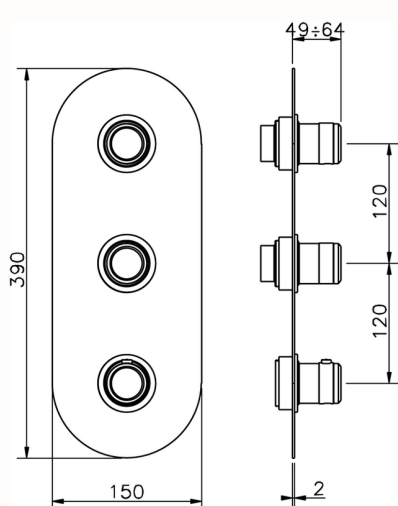

Cover Part for 2 Function Concealed Thermo Valve CHRONOS_CR01V200

MODEL **CR01V200**

Cover Part for 2 Function Concealed Thermo Valve, for item ZB01V200

AVAILABLE FINISHINGS

-  **21** 21 Chrome
-  **2F** 2F Brushed Nickel
-  **2Q** 2Q Black Titanium

Cover Part for 2 Function Concealed Thermo Valve CHRONOS_CR01V200

CR01V200

<https://en.huberitalia.com/cover-part-for-2-function-concealed-thermo-valve-chronos-cr01v200>

2 Function Concealed Thermostatic Valve CONCEALED_ZB01V200

MODEL **ZB01V200**

2 Function Concealed Thermostatic Valve

AVAILABLE FINISHINGS

CHARACTERISTICS

| | |
|------------------------------|------------------|
| Installation | Concealed |
| Cartridge Spare Parts | 23.51A.HF |
| HF Thermostatic Valve | |
| Concealed | 1 |