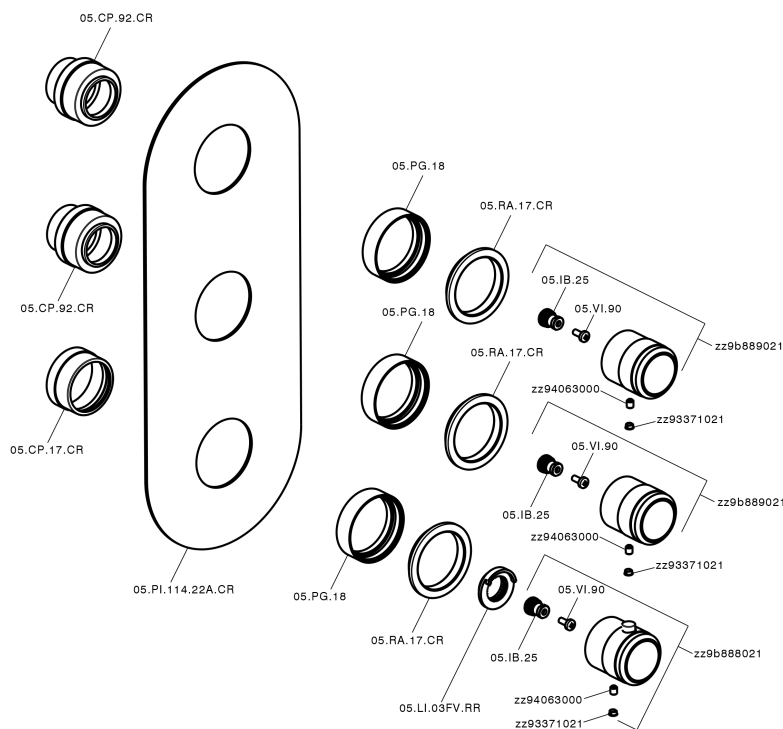

Cover Part for 2 Function Concealed Thermo Valve CHRONOS_CR01V200

MODEL **CR01V200**

Cover Part for 2 Function Concealed Thermo Valve, for item ZB01V200

AVAILABLE FINISHINGS

- 
21 21 Chrome
- 
2F 2F Brushed Nickel
- 
2Q 2Q Black Titanium

CHARACTERISTICS

Installation **Concealed**

Required concealed parts **ZB01V200**

Thermostatic

The Huber thermostatic is your personal water manager, helping you to handle, control and save water and energy.

Cover Part for 2 Function Concealed Thermo Valve CHRONOS_CR01V200

CR01V200

<https://en.huberitalia.com/cover-part-for-2-function-concealed-thermo-valve-chronos-cr01v200>

2 Function Concealed Thermostatic Valve CONCEALED_ZB01V200

MODEL **ZB01V200**

2 Function Concealed Thermostatic Valve

AVAILABLE FINISHINGS

04 04 Without finishing

CHARACTERISTICS

Installation	Concealed
Cartridge Spare Parts	23.51A.HF
HF Thermostatic Valve	
Concealed	1