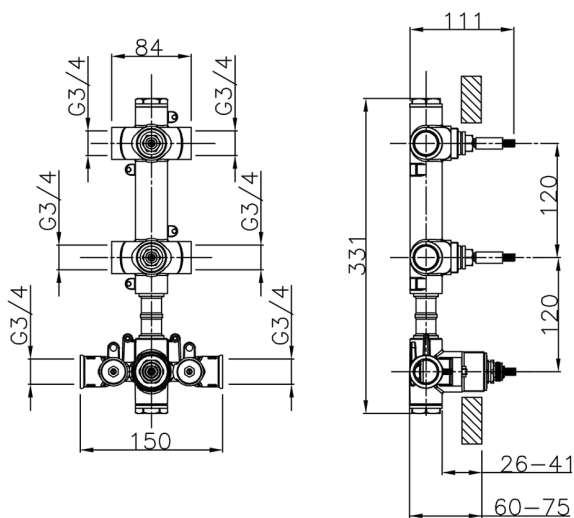

MODEL **ZB01V200**

2 Function Concealed Thermostatic Valve

AVAILABLE FINISHINGS

04 04 Without finishing

CHARACTERISTICS

Installation	Concealed
Cartridge Spare Parts	23.51A.HF
HF Thermostatic Valve	
Concealed	1