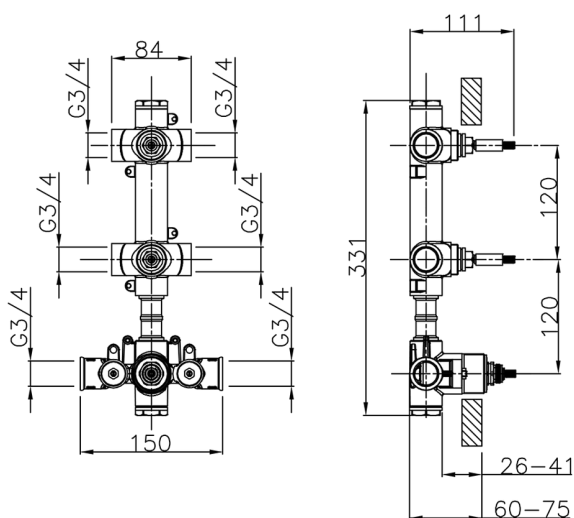

Cover Part for 2 Function Concealed Thermo Valve CHRONOS_CR01V200

MODEL **CR01V200**

Cover Part for 2 Function Concealed Thermo Valve, for item ZB01V200

AVAILABLE FINISHINGS

-  **21** 21 Chrome
-  **2F** 2F Brushed Nickel
-  **2Q** 2Q Black Titanium

MODEL **ZB01V200**

2 Function Concealed Thermostatic Valve

AVAILABLE FINISHINGS

CHARACTERISTICS

| | |
|------------------------------|------------------|
| Installation | Concealed |
| Cartridge Spare Parts | 23.51A.HF |
| HF Thermostatic Valve | |
| Concealed | 1 |