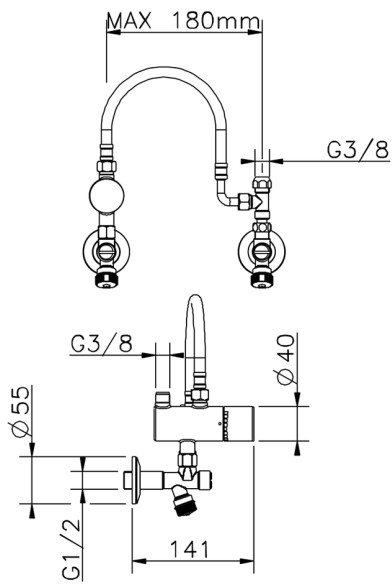

Temperature limiter COMMUNITY_TYT83011

MODEL **TYT83011**

Temperature limiter, with installation kit

AVAILABLE FINISHINGS

CHARACTERISTICS

2024-12-18