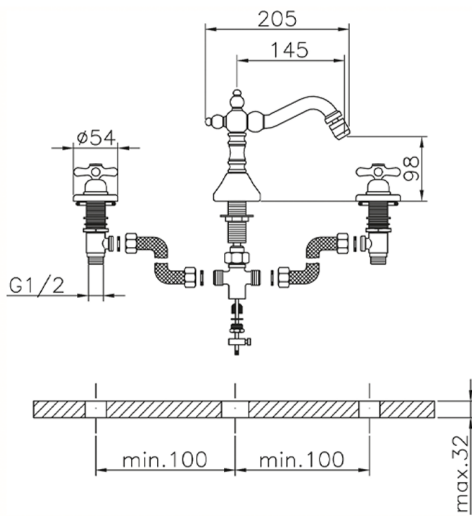

Bidet 3-holes mixer CROISETTE_CS001220

MODEL **CS001220**

Bidet 3-holes mixer, with automatic 1"1/4 automatic pop-up waste, swivel spout, 1/2" F flexible hose

AVAILABLE FINISHINGS

-  **21** 21 Chrome
-  **27** 27 Old Bronze
-  **2G** 2G Antique Gold
-  **2W** 2W Brushed Gold