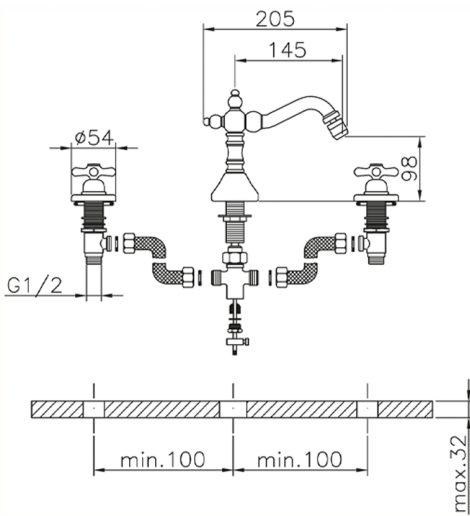

Bidet 3-holes mixer CROISSETTE_CS001220

MODEL **CS001220**

Bidet 3-holes mixer, with automatic 1"1/4 automatic pop-up waste, swivel spout, 1/2" F flexible hose

AVAILABLE FINISHINGS

-  **21** 21 Chrome
-  **27** 27 Old Bronze
-  **2G** 2G Antique Gold
-  **2W** 2W Brushed Gold