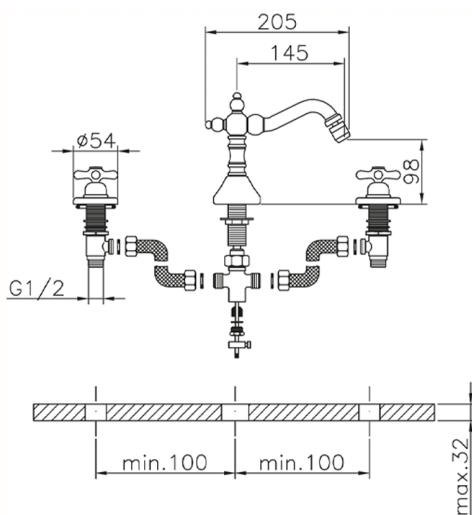

Bidet 3-holes mixer CROISETTE_CS001220

MODEL **CS001220**

Bidet 3-holes mixer, with automatic 1"1/4 automatic pop-up waste, swivel spout, 1/2" F flexible hose

AVAILABLE FINISHINGS

-  **21** 21 Chrome
-  **27** 27 Old Bronze
-  **2G** 2G Antique Gold
-  **2W** 2W Brushed Gold