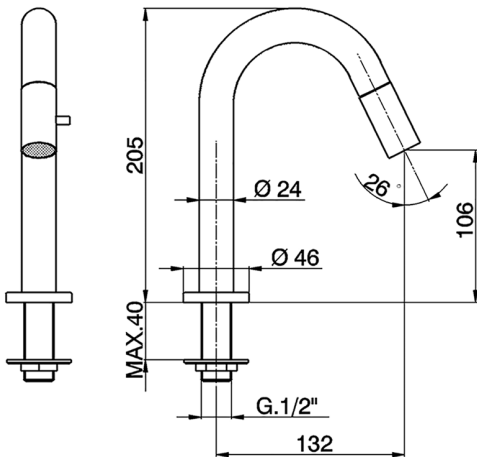

Pillar tap NUOVA KIRUNA_TV000910

MODEL **K2000910**

Pillar tap, without pop-up waste, swivel spout, without flexible hoses

AVAILABLE FINISHINGS

CHARACTERISTICS

2024-11-15