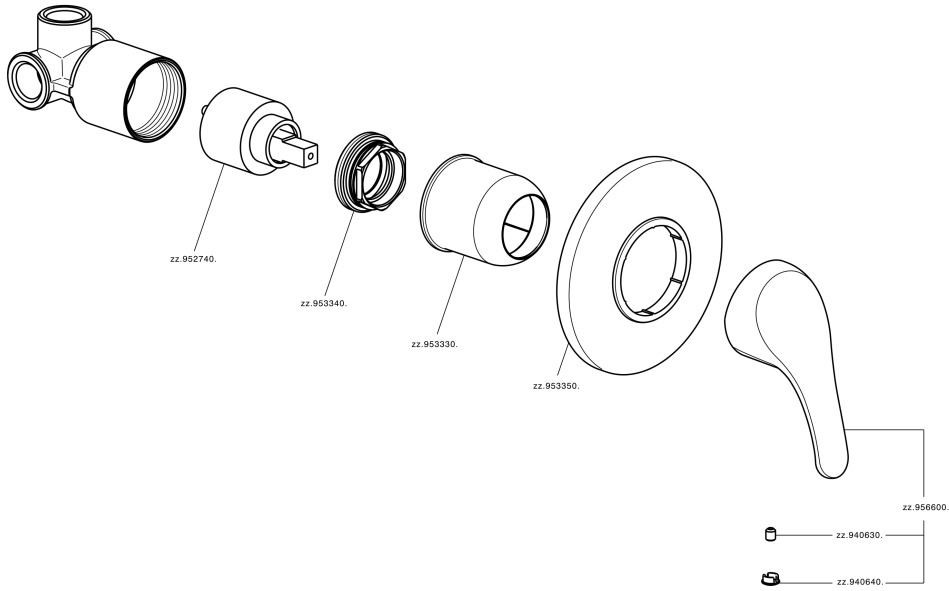

Concealed single lever shower valve BACCARAT_BC000300

MODEL **BC000300**

Concealed single lever shower valve, with concealed part

AVAILABLE FINISHINGS

CHARACTERISTICS

Cartridge Spare Parts **ZZ95274000**

40 mm Cartridge

Installation **Concealed**

Concealed single lever shower valve BACCARAT_BC000300

BC000300

<https://en.huberitalia.com/concealed-single-lever-shower-valve-baccarat-bc000300>

2024-11-15