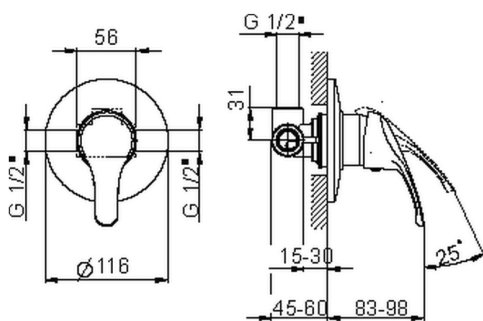

Concealed single lever shower valve BACCARAT_BC000300

MODEL **BC000300**

Concealed single lever shower valve, with concealed part

AVAILABLE FINISHINGS

CHARACTERISTICS

Cartridge Spare Parts **ZZ95274000**

40 mm Cartridge

Installation **Concealed**

Concealed single lever shower valve BACCARAT_BC000300

BC000300

<https://en.huberitalia.com/concealed-single-lever-shower-valve-baccarat-bc000300>

2024-11-15