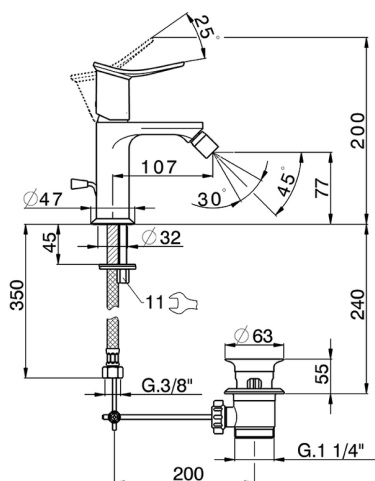

## Single lever bidet mixer HARLOCK\_HK000554

MODEL **HK000554**

Single lever bidet mixer, with 1" 1/4 automatic pop-up waste, G.3/8" stainless steel flexible hoses

### CHARACTERISTICS

Cartridge Spare Parts **ZZ96550000**

**25 mm Cartridge**

## Single lever bidet mixer HARLOCK\_HK000554

HK000554

<https://en.huberitalia.com/single-lever-bidet-mixer-harlock-hk000554>

2026-07-02