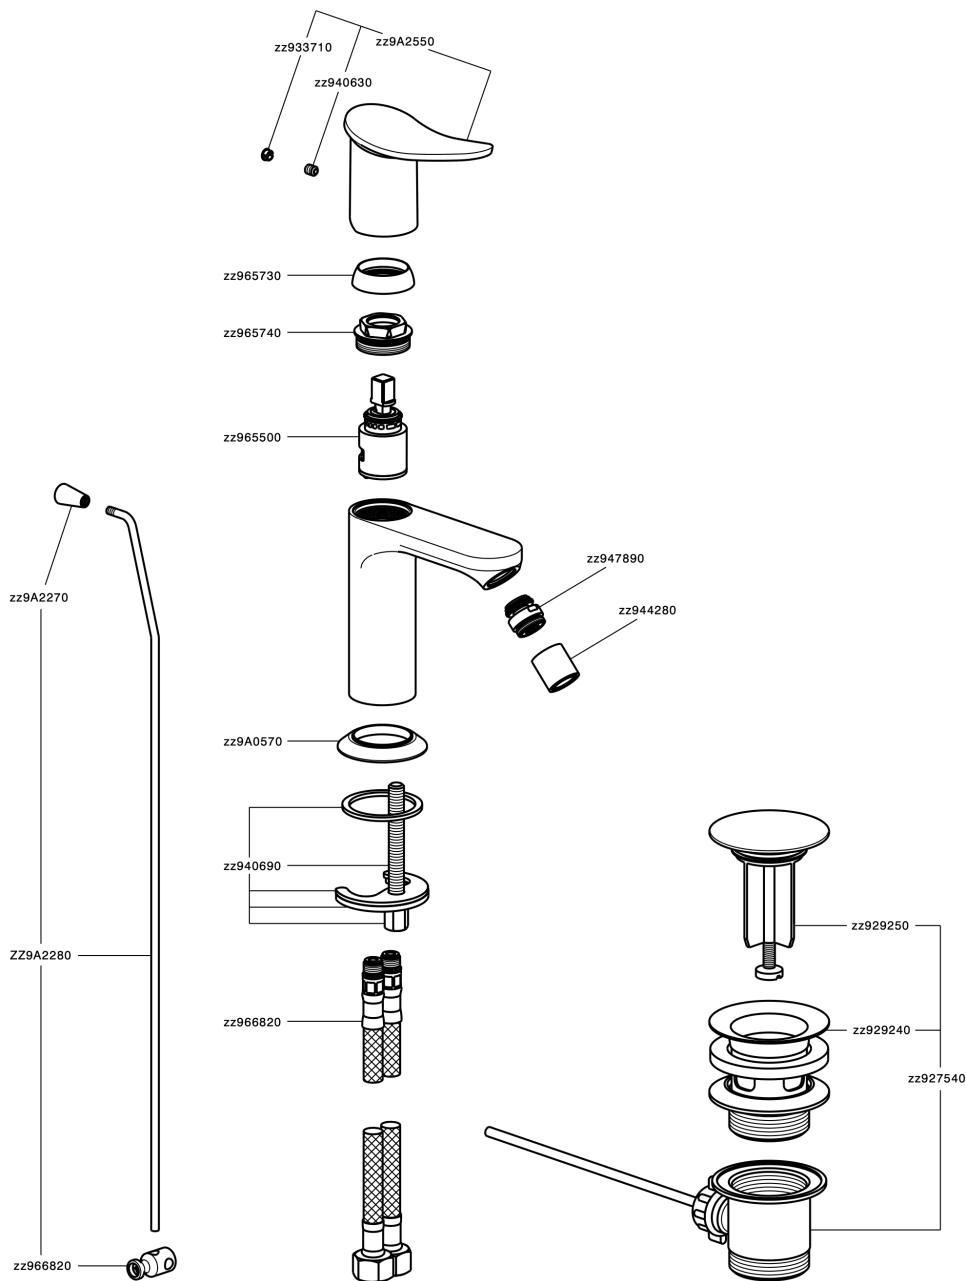

Single lever bidet mixer HARLOCK_HK000554

MODEL **HK000554**

Single lever bidet mixer, with 1" 1/4 automatic pop-up waste, G.3/8" stainless steel flexible hoses

AVAILABLE FINISHINGS

-  **21** 21 Chrome
-  **2P** 2P Rose Gold
-  **2Q** 2Q Black Titanium
-  **40** 40 Matt Black
-  **4Q** 4Q Matt White
-  **6T** 6T Chrome/Matt Black

CHARACTERISTICS

Cartridge Spare Parts **ZZ96550000**

25 mm Cartridge

Single lever bidet mixer HARLOCK_HK000554

HK000554

<https://en.huberitalia.com/single-lever-bidet-mixer-harlock-hk000554>

2026-04-09