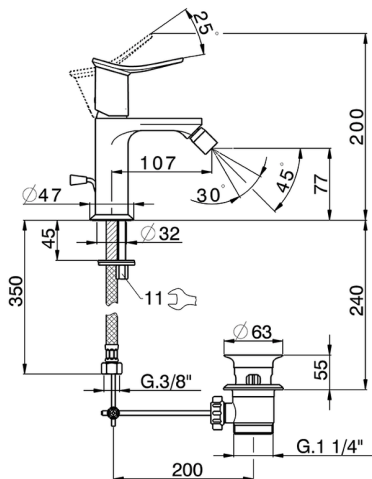

Single lever bidet mixer HARLOCK_HK000554

MODEL **HK000554**

Single lever bidet mixer, with 1" 1/4 automatic pop-up waste, G.3/8" stainless steel flexible hoses

AVAILABLE FINISHINGS

-  **21** 21 Chrome
-  **2P** 2P Rose Gold
-  **2Q** 2Q Black Titanium
-  **40** 40 Matt Black
-  **4Q** 4Q Matt White
-  **6T** 6T Chrome/Matt Black

CHARACTERISTICS

Cartridge Spare Parts **ZZ96550000**

25 mm Cartridge

Single lever bidet mixer HARLOCK_HK000554

HK000554

<https://en.huberitalia.com/single-lever-bidet-mixer-harlock-hk000554>

2026-06-08