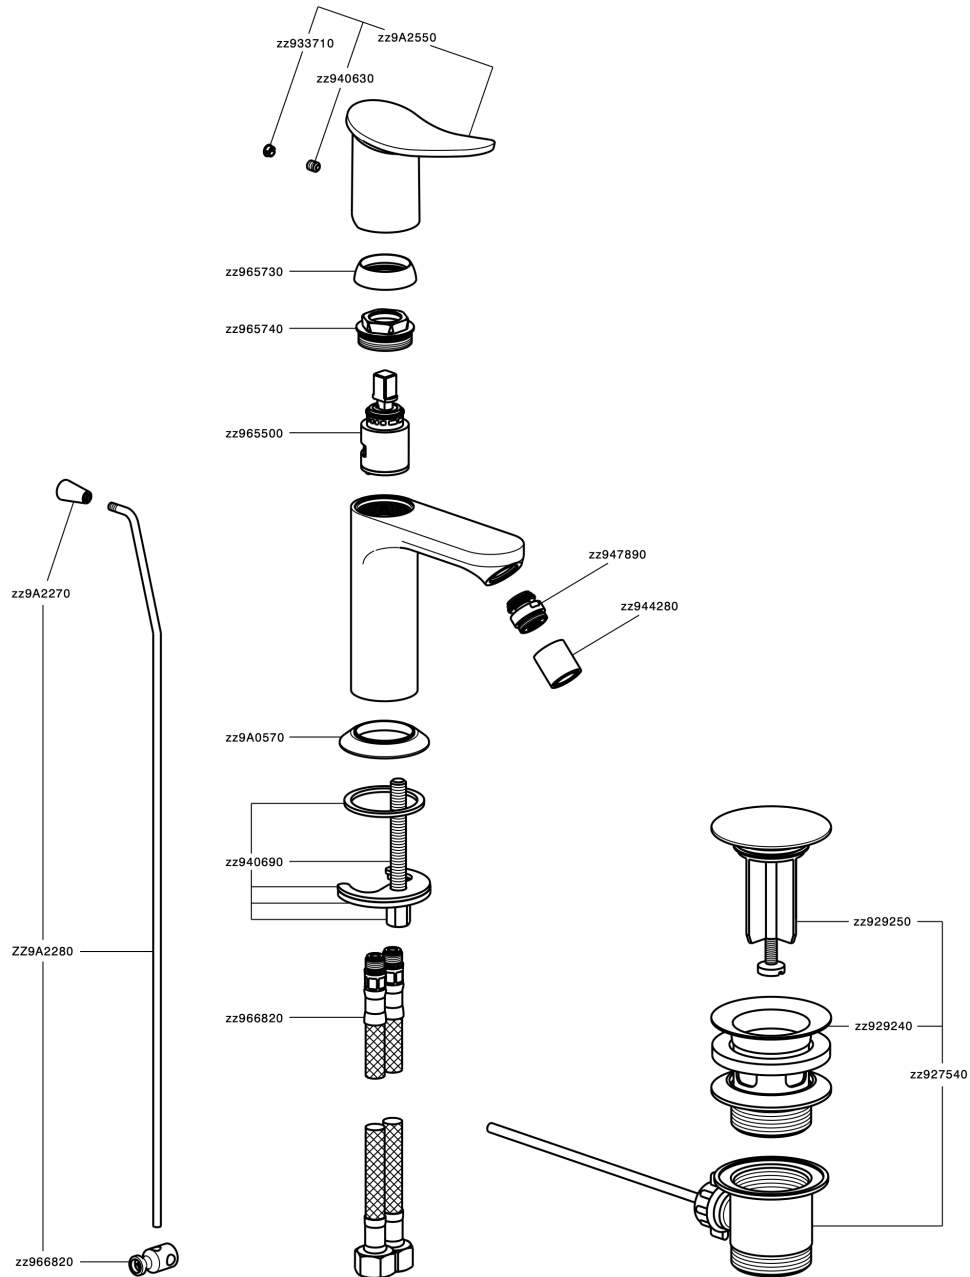

## Single lever bidet mixer HARLOCK\_HK000554

MODEL **HK000554**

Single lever bidet mixer, with 1" 1/4 automatic pop-up waste, G.3/8" stainless steel flexible hoses

### CHARACTERISTICS

Cartridge Spare Parts **ZZ96550000**

**25 mm Cartridge**

## Single lever bidet mixer HARLOCK\_HK000554

HK000554

<https://en.huberitalia.com/single-lever-bidet-mixer-harlock-hk000554>

2026-07-02