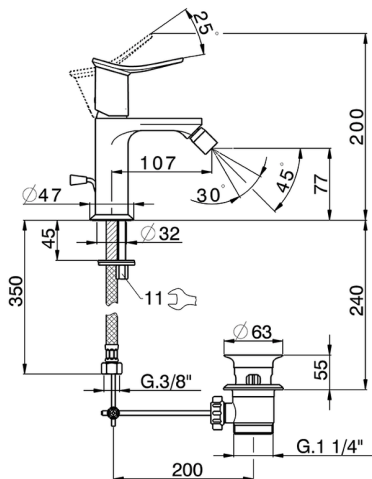

Single lever bidet mixer HARLOCK_HK000554

MODEL **HK000554**

Single lever bidet mixer, with 1" 1/4 automatic pop-up waste, G.3/8" stainless steel flexible hoses

AVAILABLE FINISHINGS

-  **21** 21 Chrome
-  **2P** 2P Rose Gold
-  **2Q** 2Q Black Titanium
-  **40** 40 Matt Black
-  **4Q** 4Q Matt White
-  **6T** 6T Chrome/Matt Black

CHARACTERISTICS

Cartridge Spare Parts **ZZ96550000**

25 mm Cartridge

Single lever bidet mixer HARLOCK_HK000554

HK000554

<https://en.huberitalia.com/single-lever-bidet-mixer-harlock-hk000554>

2026-06-09