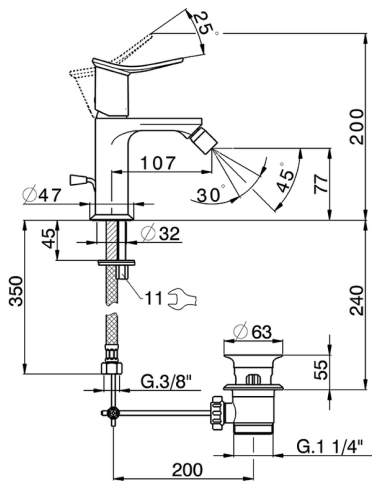

## Single lever bidet mixer HARLOCK\_HK000554

MODEL **HK000554**

Single lever bidet mixer, with 1" 1/4 automatic pop-up waste, G.3/8" stainless steel flexible hoses

### CHARACTERISTICS

Cartridge Spare Parts **ZZ96550000**

**25 mm Cartridge**

## Single lever bidet mixer HARLOCK\_HK000554

HK000554

<https://en.huberitalia.com/single-lever-bidet-mixer-harlock-hk000554>

2026-06-10