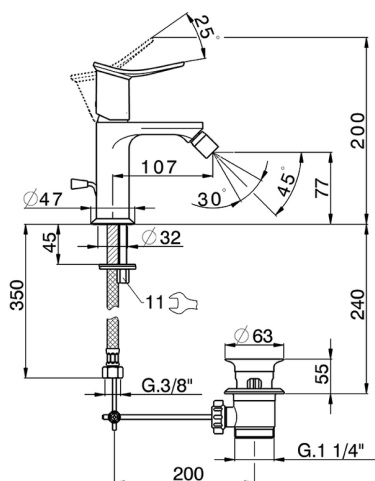

## Single lever bidet mixer HARLOCK\_HK000554

MODEL **HK000554**

Single lever bidet mixer, with 1" 1/4 automatic pop-up waste, G.3/8" stainless steel flexible hoses

### CHARACTERISTICS

Cartridge Spare Parts **ZZ96550000**

**25 mm Cartridge**

## Single lever bidet mixer HARLOCK\_HK000554

HK000554

<https://en.huberitalia.com/single-lever-bidet-mixer-harlock-hk000554>

2026-07-01