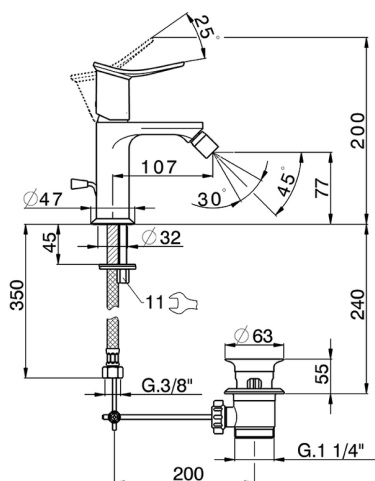

Single lever bidet mixer HARLOCK_HK000554

MODEL **HK000554**

Single lever bidet mixer, with 1" 1/4 automatic pop-up waste, G.3/8" stainless steel flexible hoses

AVAILABLE FINISHINGS

-  **21** 21 Chrome
-  **2P** 2P Rose Gold
-  **2Q** 2Q Black Titanium
-  **40** 40 Matt Black
-  **4Q** 4Q Matt White
-  **6T** 6T Chrome/Matt Black

CHARACTERISTICS

Cartridge Spare Parts **ZZ96550000**

25 mm Cartridge

Single lever bidet mixer HARLOCK_HK000554

HK000554

<https://en.huberitalia.com/single-lever-bidet-mixer-harlock-hk000554>

2026-04-09