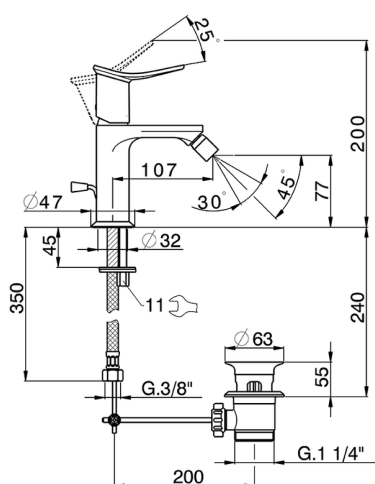

## Single lever bidet mixer HARLOCK\_HK000554

MODEL **HK000554**

Single lever bidet mixer, with 1" 1/4 automatic pop-up waste, G.3/8" stainless steel flexible hoses

### CHARACTERISTICS

Cartridge Spare Parts **ZZ96550000**

**25 mm Cartridge**

## Single lever bidet mixer HARLOCK\_HK000554

HK000554

<https://en.huberitalia.com/single-lever-bidet-mixer-harlock-hk000554>

2026-06-08