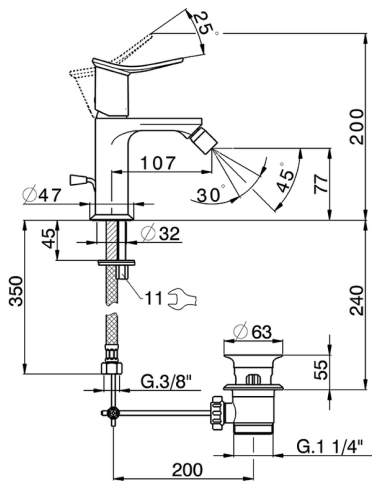

Single lever bidet mixer HARLOCK_HK000554

MODEL **HK000554**

Single lever bidet mixer, with 1" 1/4 automatic pop-up waste, G.3/8" stainless steel flexible hoses

AVAILABLE FINISHINGS

-  **21** 21 Chrome
-  **2P** 2P Rose Gold
-  **2Q** 2Q Black Titanium
-  **40** 40 Matt Black
-  **4Q** 4Q Matt White
-  **6T** 6T Chrome/Matt Black

CHARACTERISTICS

Cartridge Spare Parts **ZZ96550000**

25 mm Cartridge

Single lever bidet mixer HARLOCK_HK000554

HK000554

<https://en.huberitalia.com/single-lever-bidet-mixer-harlock-hk000554>

2026-04-08