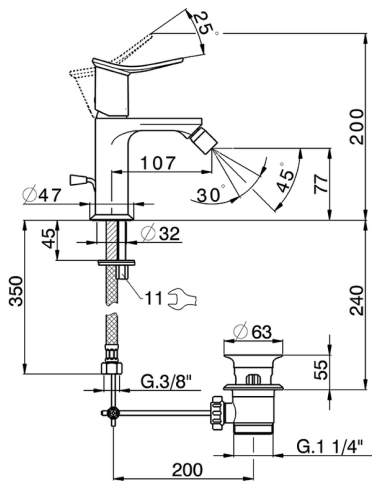

Single lever bidet mixer HARLOCK_HK000554

MODEL **HK000554**

Single lever bidet mixer, with 1" 1/4 automatic pop-up waste, G.3/8" stainless steel flexible hoses

AVAILABLE FINISHINGS

-  **21** 21 Chrome
-  **2P** 2P Rose Gold
-  **2Q** 2Q Black Titanium
-  **40** 40 Matt Black
-  **4Q** 4Q Matt White
-  **6T** 6T Chrome/Matt Black

CHARACTERISTICS

Cartridge Spare Parts **ZZ96550000**

25 mm Cartridge

Single lever bidet mixer HARLOCK_HK000554

HK000554

<https://en.huberitalia.com/single-lever-bidet-mixer-harlock-hk000554>

2026-06-30