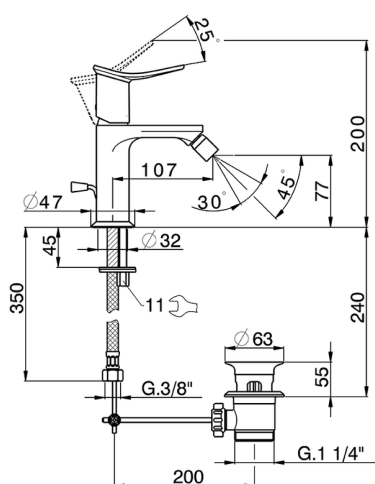

## Single lever bidet mixer HARLOCK\_HK000554

MODEL **HK000554**

Single lever bidet mixer, with 1" 1/4 automatic pop-up waste, G.3/8" stainless steel flexible hoses

### CHARACTERISTICS

Cartridge Spare Parts **ZZ96550000**

**25 mm Cartridge**

## Single lever bidet mixer HARLOCK\_HK000554

HK000554

<https://en.huberitalia.com/single-lever-bidet-mixer-harlock-hk000554>

2026-04-30