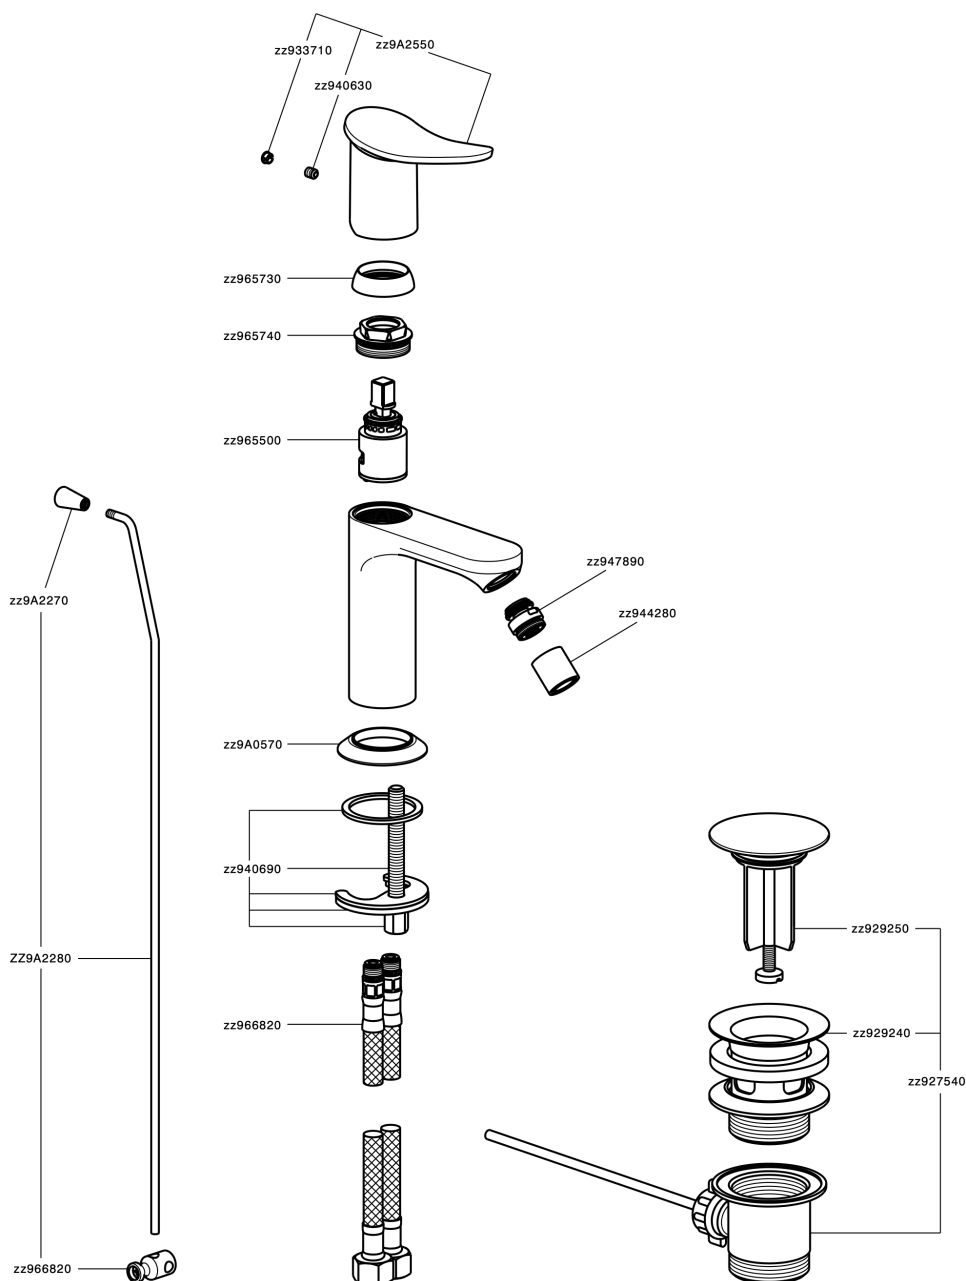

Single lever bidet mixer HARLOCK_HK000554

MODEL **HK000554**

Single lever bidet mixer, with 1" 1/4 automatic pop-up waste, G.3/8" stainless steel flexible hoses

AVAILABLE FINISHINGS

-  **21** 21 Chrome
-  **2P** 2P Rose Gold
-  **2Q** 2Q Black Titanium
-  **40** 40 Matt Black
-  **4Q** 4Q Matt White
-  **6T** 6T Chrome/Matt Black

CHARACTERISTICS

Cartridge Spare Parts **ZZ96550000**

25 mm Cartridge

Single lever bidet mixer HARLOCK_HK000554

HK000554

<https://en.huberitalia.com/single-lever-bidet-mixer-harlock-hk000554>

2026-04-29