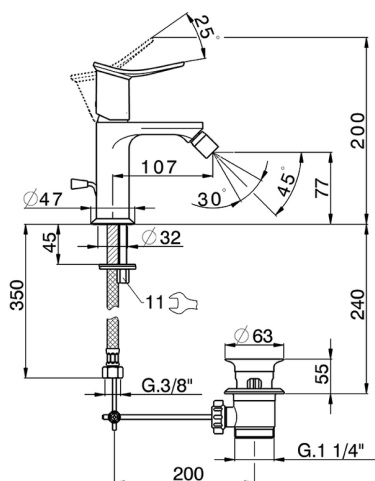

Single lever bidet mixer HARLOCK_HK000554

MODEL **HK000554**

Single lever bidet mixer, with 1" 1/4 automatic pop-up waste, G.3/8" stainless steel flexible hoses

AVAILABLE FINISHINGS

-  **21** 21 Chrome
-  **2P** 2P Rose Gold
-  **2Q** 2Q Black Titanium
-  **40** 40 Matt Black
-  **4Q** 4Q Matt White
-  **6T** 6T Chrome/Matt Black

CHARACTERISTICS

Cartridge Spare Parts **ZZ96550000**

25 mm Cartridge

Single lever bidet mixer HARLOCK_HK000554

HK000554

<https://en.huberitalia.com/single-lever-bidet-mixer-harlock-hk000554>

2026-04-29