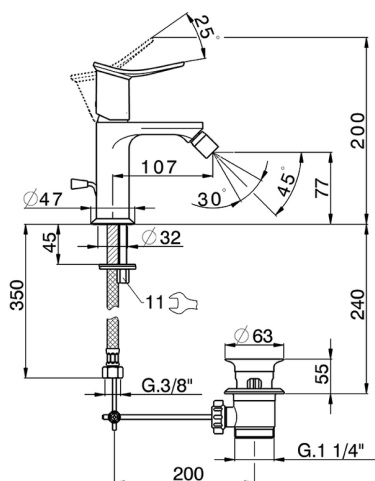

Single lever bidet mixer HARLOCK_HK000554

MODEL **HK000554**

Single lever bidet mixer, with 1" 1/4 automatic pop-up waste, G.3/8" stainless steel flexible hoses

AVAILABLE FINISHINGS

-  **21** 21 Chrome
-  **2P** 2P Rose Gold
-  **2Q** 2Q Black Titanium
-  **40** 40 Matt Black
-  **4Q** 4Q Matt White
-  **6T** 6T Chrome/Matt Black

CHARACTERISTICS

Cartridge Spare Parts **ZZ96550000**

25 mm Cartridge

Single lever bidet mixer HARLOCK_HK000554

HK000554

<https://en.huberitalia.com/single-lever-bidet-mixer-harlock-hk000554>

2026-05-19