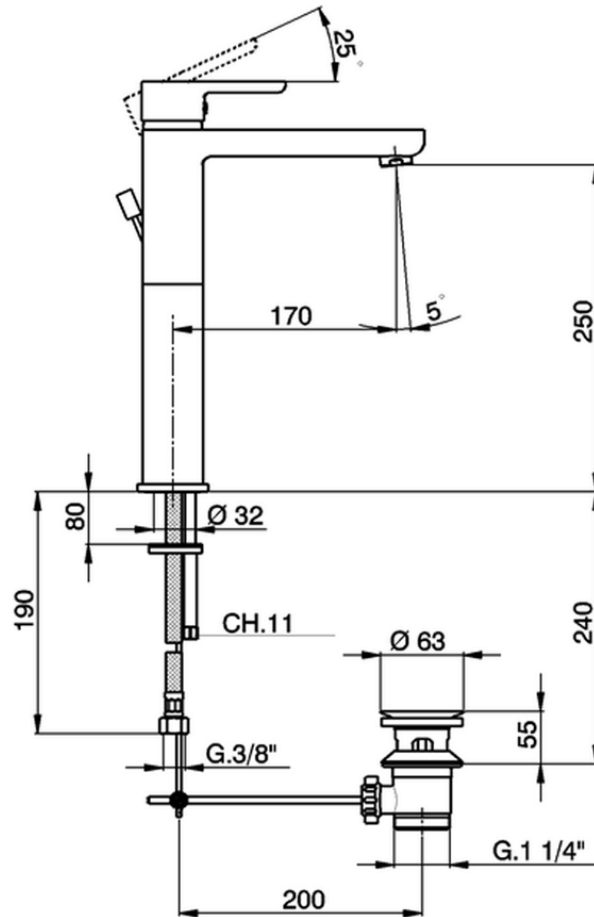

## Single lever tall washbasin mixer SOFT\_SF001520

SF001520

<https://en.huberitalia.com/single-lever-tall-washbasin-mixer-soft-sf001520>

2024-11-15