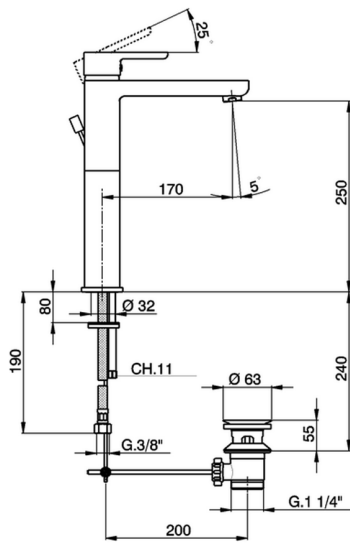

Single lever tall washbasin mixer SOFT_SF001520

MODEL **SF001520**

Single lever tall washbasin mixer, with 1"1/4 automatic pop up waste, G.3/8" stainless steel flexible hose

AVAILABLE FINISHINGS

CHARACTERISTICS

Cartridge Spare Parts **ZZ95409000**

35 mm Cartridge

EcoStop

EcoStop feature limits water flow to approximately 50% of maximum output with one point of resistance on setting. Push slightly past the middle stop only when full water output is required. This will save water up to 50%.