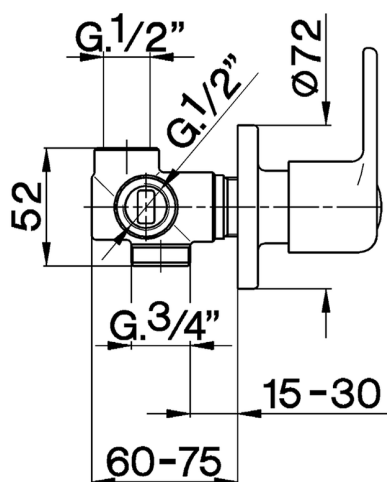

Concealed 2-outlet diverter EVA_EV000200

MODEL **EV000200**

Concealed 2-outlet diverter, 1/2" M and 3/4" F outlets

AVAILABLE FINISHINGS

CHARACTERISTICS

Installation **Concealed**

2024-11-15