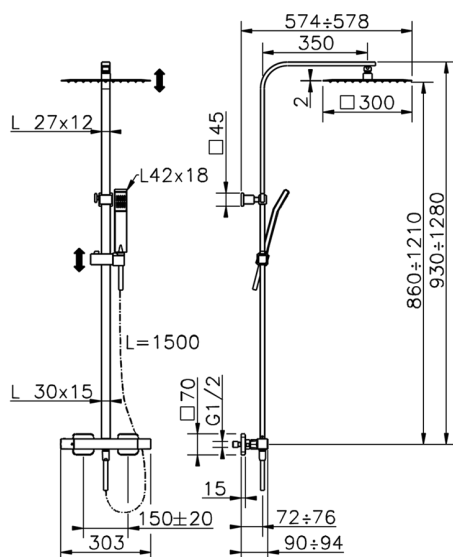

## 2-function Thermostatic shower set COLUMNS\_QTC8603H

MODEL **QTC8603H**

2-function Thermostatic shower set, 2-outlet devia stop, adjustable riser column, sliding handshower holder, 42x18 mm ABS Quad one spray handshower, 300x300 mm INOX square showerhead 2 mm thick, 150 cm smooth SILVERFLEX Flexible Hose

AVAILABLE FINISHINGS

CHARACTERISTICS

Cartridge Spare Parts **ZZ96551000**

**TMX 25 Thermostatic Valve**

### DeviaStop

The Huber Devia Stop technology allows to adjust the water flow and to direct it to the selected output point (overhead soaker, hand shower, etc).