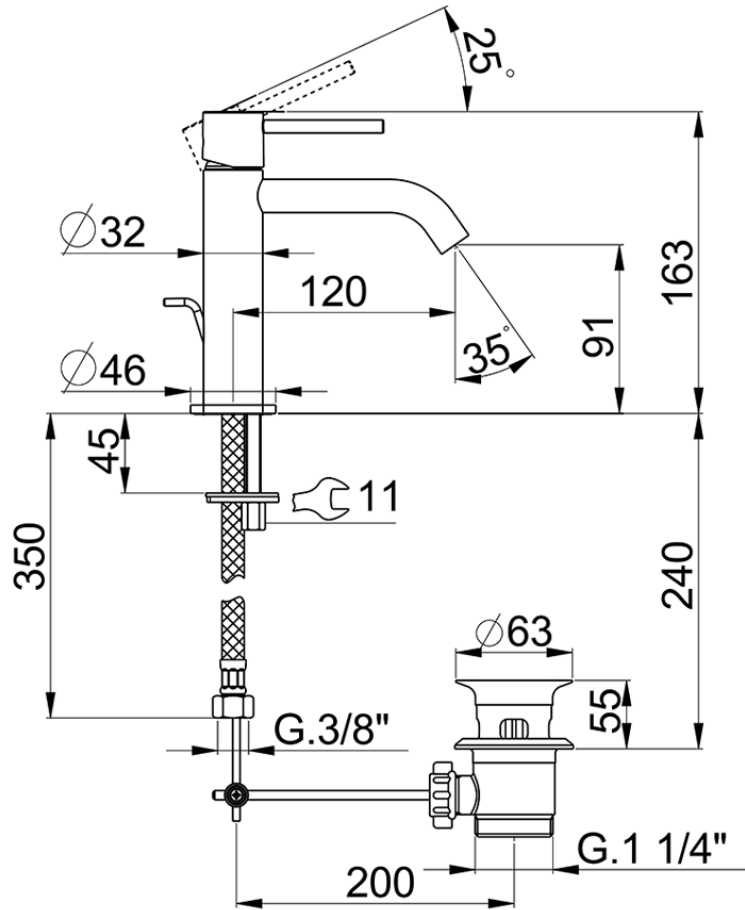

Single lever 'large' washbasin mixer M32_MT000494

MT000494

<https://en.huberitalia.com/single-lever-large-washbasin-mixer-m32-mt000494>

2026-06-13