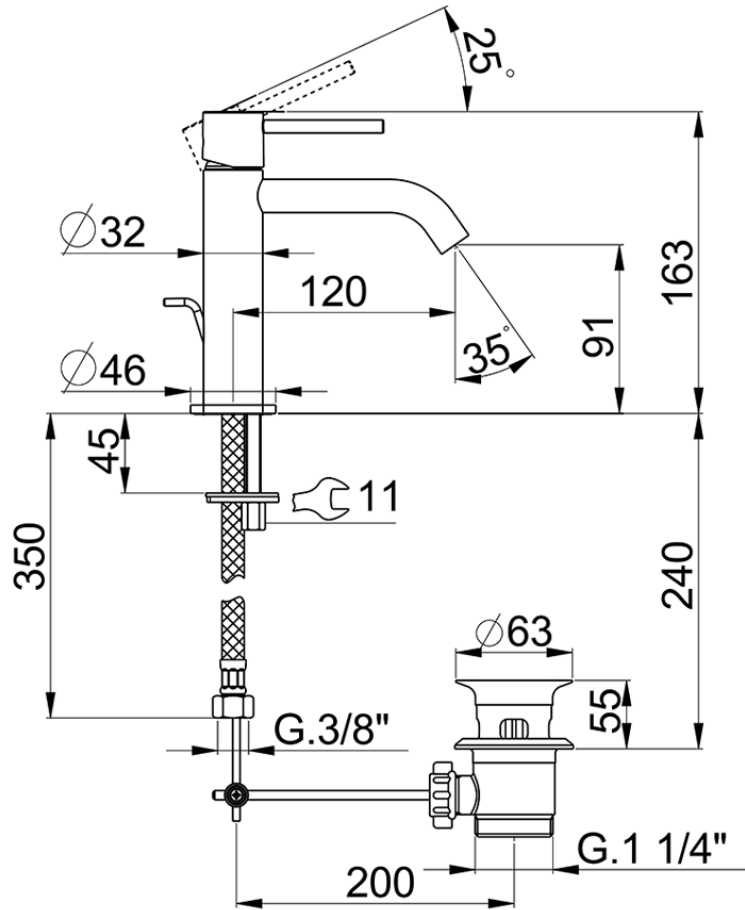

Single lever 'large' washbasin mixer M32_MT000494

MT000494

<https://en.huberitalia.com/single-lever-large-washbasin-mixer-m32-mt000494>

2026-05-15