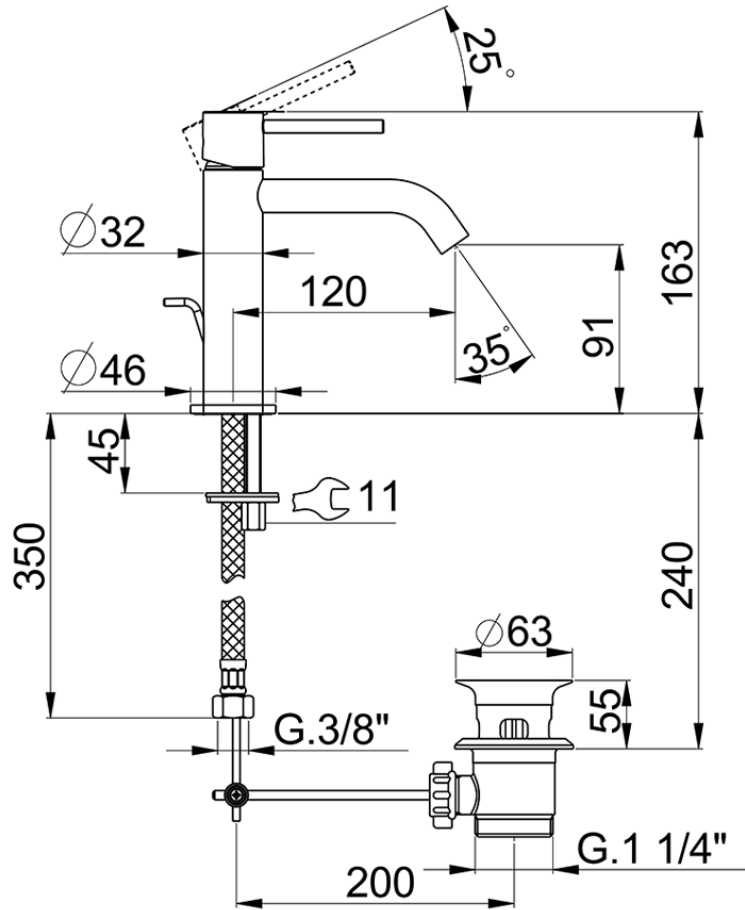

Single lever 'large' washbasin mixer M32_MT000494

MT000494

<https://en.huberitalia.com/single-lever-large-washbasin-mixer-m32-mt000494>

2026-04-08