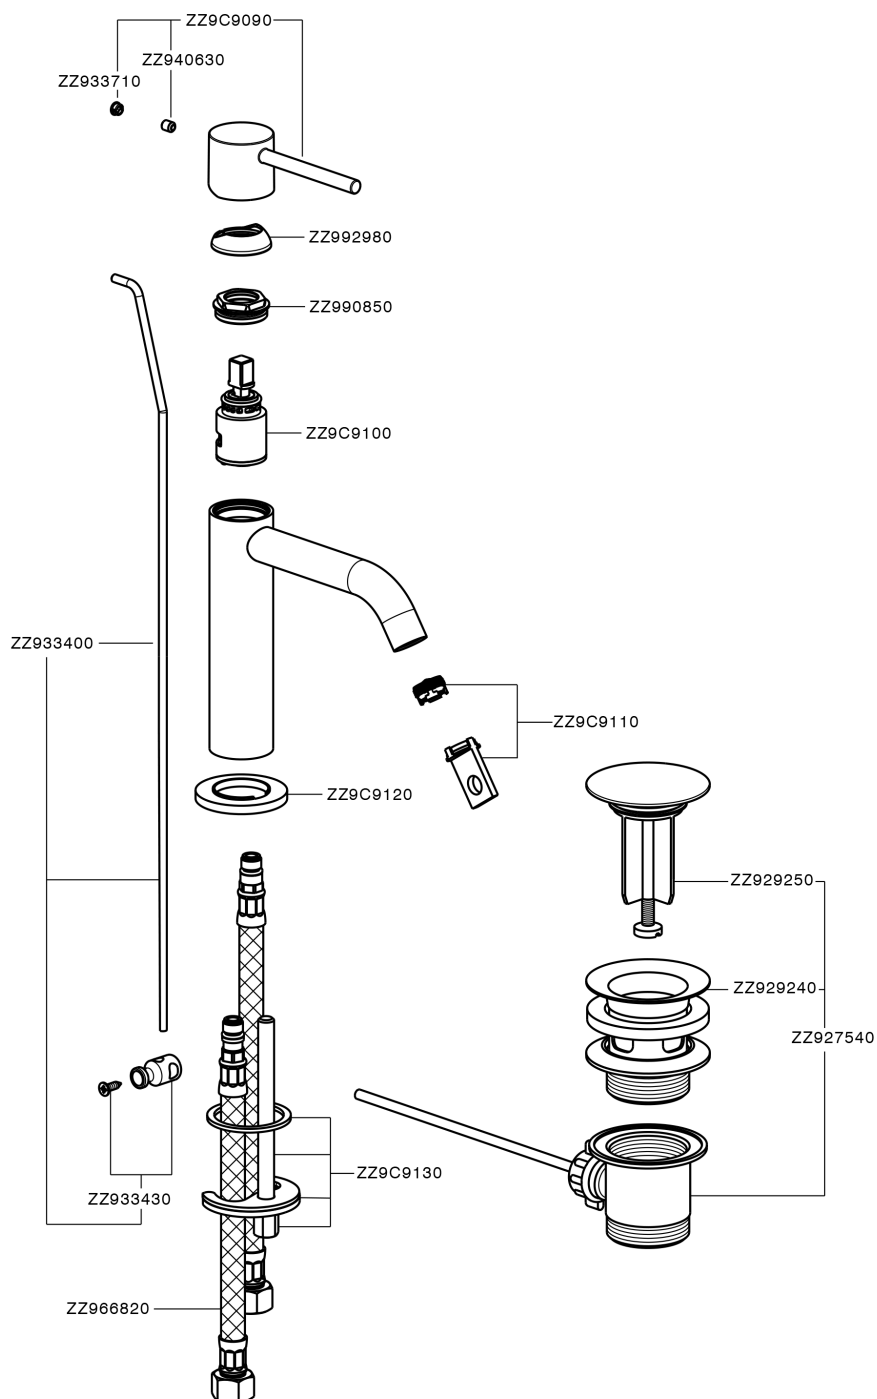

Single lever 'large' washbasin mixer M32_MT000494

MT000494

<https://en.huberitalia.com/single-lever-large-washbasin-mixer-m32-mt000494>

2026-04-08