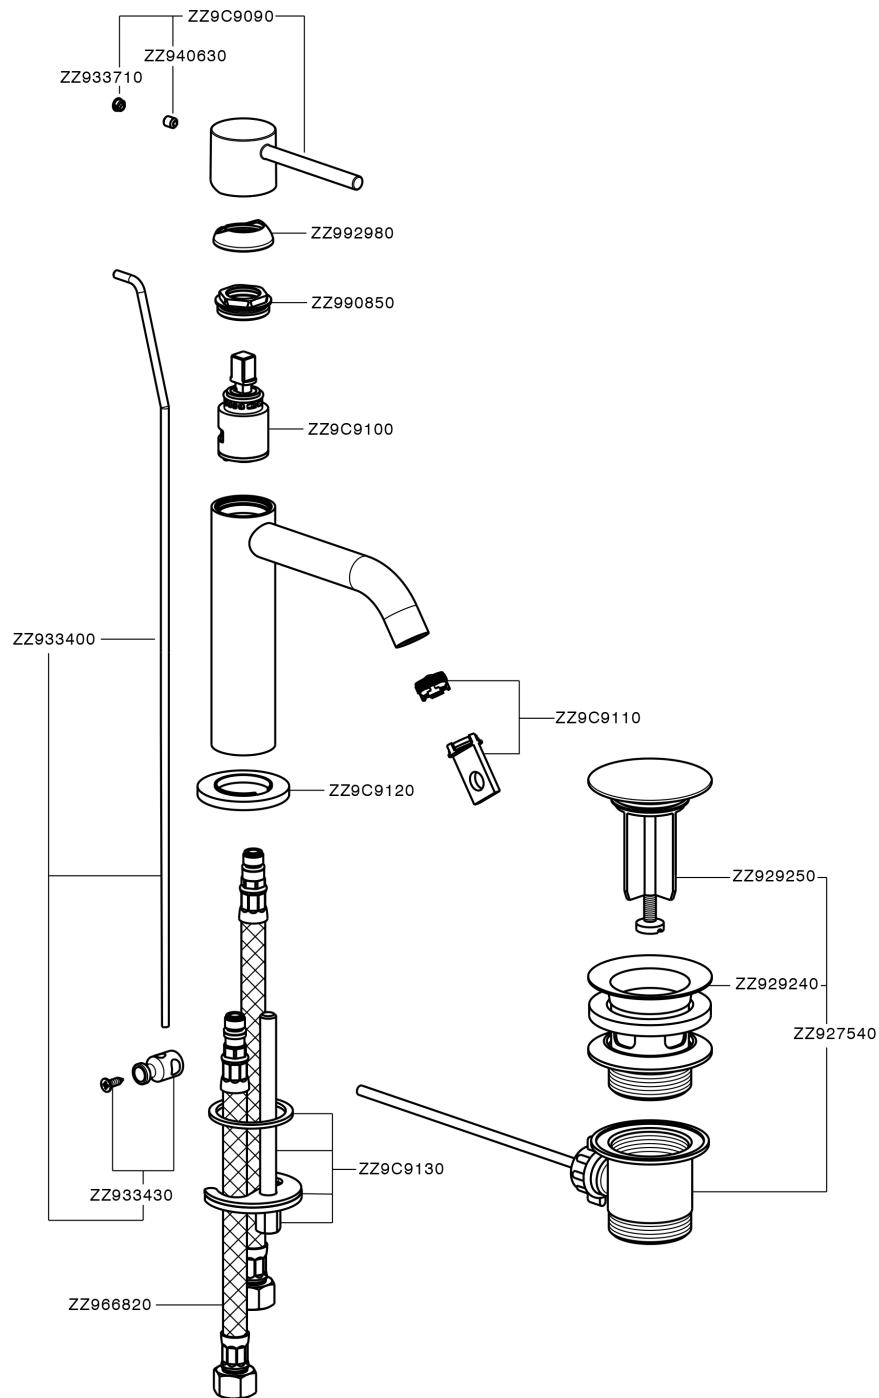

Single lever 'large' washbasin mixer M32_MT000494

MODEL **MT000494**

Single lever 'large' washbasin mixer, with 1"1/4 automatic pop up waste, G.3/8" stainless steel flexible hoses

AVAILABLE FINISHINGS

-  **21** 21 Chrome
-  **26** 26 Old Copper
-  **2F** 2F Brushed Nickel
-  **2W** 2W Brushed Gold
-  **40** 40 Matt Black
-  **4Q** 4Q Matt White

CHARACTERISTICS

Cartridge Spare Parts **ZZ96550000**

25 mm Cartridge

Single lever 'large' washbasin mixer M32_MT000494

MT000494

<https://en.huberitalia.com/single-lever-large-washbasin-mixer-m32-mt000494>

2026-04-08