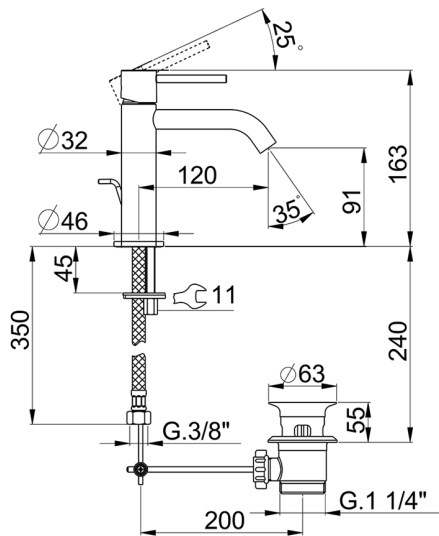

Single lever 'large' washbasin mixer M32_MT000494

MODEL **MT000494**

Single lever 'large' washbasin mixer, with 1"1/4 automatic pop up waste, G.3/8" stainless steel flexible hoses

AVAILABLE FINISHINGS

-  **21** 21 Chrome
-  **26** 26 Old Copper
-  **2F** 2F Brushed Nickel
-  **2W** 2W Brushed Gold
-  **40** 40 Matt Black
-  **4Q** 4Q Matt White

CHARACTERISTICS

Cartridge Spare Parts **ZZ96550000**

25 mm Cartridge

Single lever 'large' washbasin mixer M32_MT000494

MT000494

<https://en.huberitalia.com/single-lever-large-washbasin-mixer-m32-mt000494>

2026-04-08